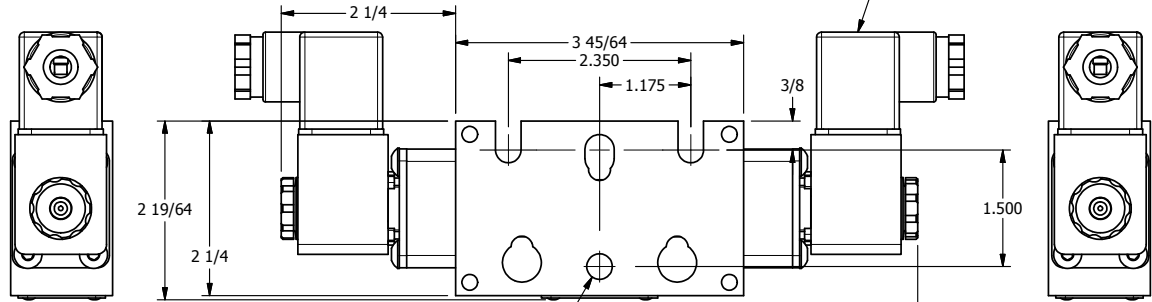

1/4" NPTF PORTS  
2-PLACES

3/8" CORD GRIP DIN CAP INCLUDED  
FORM A, ACC. TO EN 175301-803,  
ISO 4400

TIE ROD LOCATIONS  
3-PLACES

PORTS  
3-PLACES

**AAA PRODUCTS  
INTERNATIONAL**  
7114 Harry Hines Blvd  
Dallas, TX 75235

TITLE: 1/4" STACK, DBL SOL, 2 POS,  
FRICTION POS, SOL RTRN,  
INTRINSICALLY SAFE, 24VDC

DRAWING NO.:  
DIM\_EBSS2A

THE INFORMATION CONTAINED WITHIN THIS DOCUMENT IS PROPRIETARY TO AAA PRODUCTS AND MAY NOT BE DISCLOSED WITHOUT PRIOR WRITTEN CONSENT