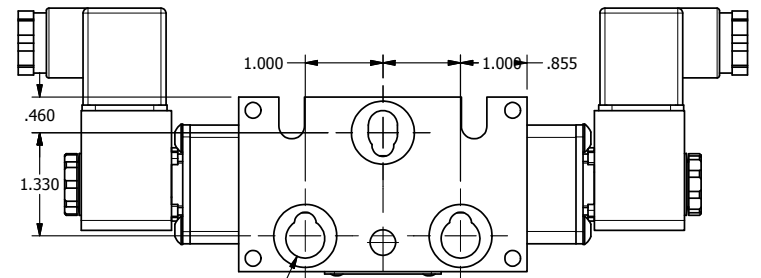

1/4" NPTF PORTS  
2-PLACES

3/8" CORD GRIP DIN CAP INCLUDED  
FORM A, ACC. TO EN 175301-803,  
ISO 4400

TIE ROD LOCATIONS  
3-PLACES

PORTS  
3-PLACES

**AAA PRODUCTS  
INTERNATIONAL**  
7114 Harry Hines Blvd  
Dallas, TX 75235

TITLE: 1/4" STACK, DBL SOL, 2 POS,  
FRICTION POS, SOL RTRN,  
INTRINSICALLY SAFE, 24VDC

DRAWING NO.:  
DIM\_EBSS2A

THE INFORMATION CONTAINED WITHIN THIS DOCUMENT IS PROPRIETARY TO AAA PRODUCTS AND MAY NOT BE DISCLOSED WITHOUT PRIOR WRITTEN CONSENT