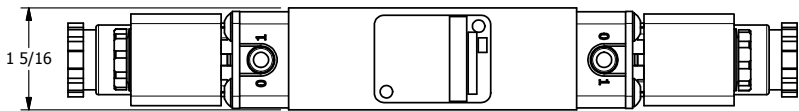

1/4" NPTF PORTS  
2-PLACES

3/8" CORD GRIP DIN CAP INCLUDED  
FORM A, ACC. TO EN 175301-803,  
ISO 4400

TIE ROD LOCATIONS  
3-PLACES

PORTS  
3-PLACES

**AAA PRODUCTS  
INTERNATIONAL**  
7114 Harry Hines Blvd  
Dallas, TX 75235

TITLE: 1/4" STACK, DBL SOL, 2 POS,  
FRICTION POS, SOL RTRN,  
INTRINSICALLY SAFE, 24VDC

DRAWING NO.:  
DIM\_EBSS2A

THE INFORMATION CONTAINED WITHIN THIS DOCUMENT IS PROPRIETARY TO AAA PRODUCTS AND MAY NOT BE DISCLOSED WITHOUT PRIOR WRITTEN CONSENT