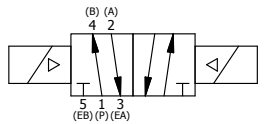

1/4" NPTF PORTS  
2-PLACES

3/8" CORD GRIP DIN CAP INCLUDED  
FORM A, ACC. TO EN 175301-803,  
ISO 4400

TIE ROD LOCATIONS  
3-PLACES

PORTS  
3-PLACES

**AAA PRODUCTS  
INTERNATIONAL**  
7114 Harry Hines Blvd  
Dallas, TX 75235

TITLE: 1/4" STACK, DBL SOL, 2 POS,  
FRICTION POS, SOL RTRN,  
INTRINSICALLY SAFE, 24VDC

DRAWING NO.:  
DIM\_EBSS2A

THE INFORMATION CONTAINED WITHIN THIS DOCUMENT IS PROPRIETARY TO AAA PRODUCTS AND MAY NOT BE DISCLOSED WITHOUT PRIOR WRITTEN CONSENT