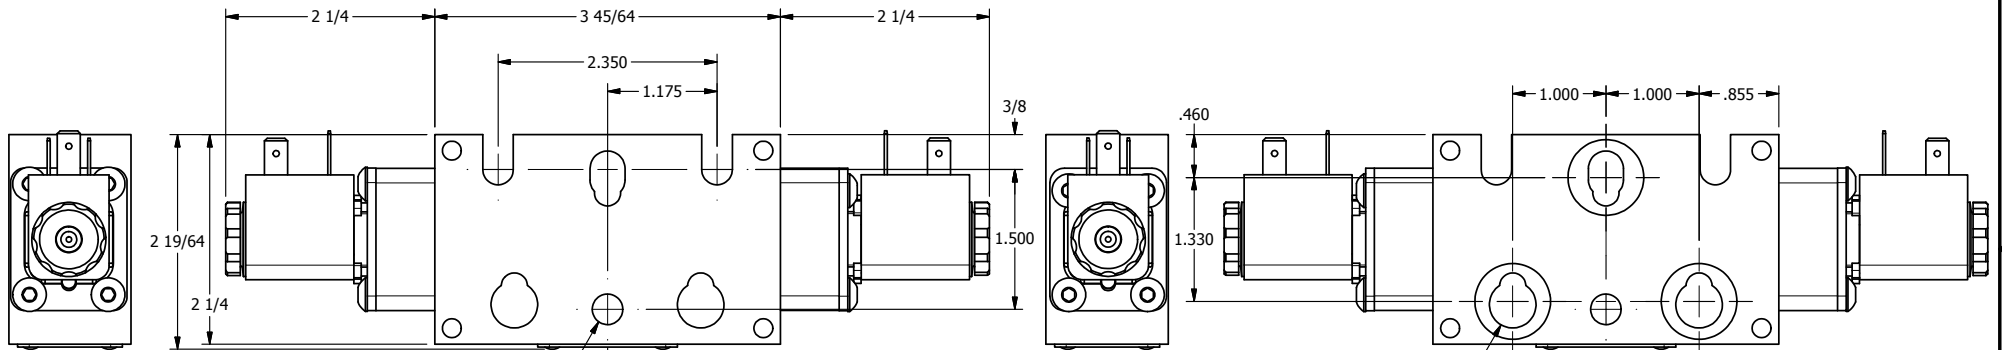

11mm/INDUSTRIAL TYPE B
DIN 43650 STYLE

1/4" NPTF PORTS
2-PLACES

AAA
PRODUCTS
INTERNATIONAL

**AAA PRODUCTS
INTERNATIONAL**
7114 Harry Hines Blvd
Dallas, TX 75235

TITLE: 1/4" STACK, DBL SOL, 2 POS,
FRICTION POS, SOL RTRN

DRAWING NO.:
DIM_EBSS2

THE INFORMATION CONTAINED WITHIN THIS DOCUMENT IS PROPRIETARY TO AAA PRODUCTS AND MAY NOT BE DISCLOSED WITHOUT PRIOR WRITTEN CONSENT