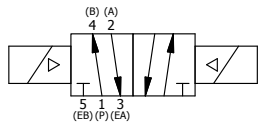

11mm/INDUSTRIAL TYPE B
DIN 43650 STYLE

1/4" NPTF PORTS
2-PLACES

AAA
PRODUCTS
INTERNATIONAL

**AAA PRODUCTS
INTERNATIONAL**
7114 Harry Hines Blvd
Dallas, TX 75235

TITLE: 1/4" STACK, DBL SOL, 2 POS,
FRICTION POS, SOL RTRN