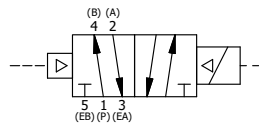

SECTION A-A
SCALE 1 : 1
 VIEW FROM 3 PORT SIDE

FLG	QTY	PART NO	DESCRIPTION
12	1	EMG3	GASKET - END MOUNT SOLENOID, BUNA-N, 1/4" & 3/8" VALVES
11	1	V-567W	E SERIES SINTERED BRONZE MUFFLER, DUST EXCLUDER, V-613 LOCK WASHER
10	1	V-603-1	COIL HI-TEMP. 8-30T 120/60. NASS # 0558 55.1-00/7121.
9	4	V-584-SS	SCREW, 10-24 X 1, BUTTON HEAD SOCKET CAP, 18-8 OR 303 SS
8	1	SEC3-7	PLATE, RE-INFORCEMENT, SOLENOID, STAMPED, 304 STAINLESS
7	1	V-550-1	SOL OPER, END MOUNT, NON-LOCKING O'RIDE
6	1	S3R	SPOOL - SOLID, STANDARD, 2 POS, CLSD CTR, 1/4" & 3/8" VALVE
5	1	PEC3-11	END CAP, PILOT, STAINLESS STEEL, 1/4" & 3/8" VALVE
4	4	V-38-SS	SCREW, 10-24 X 3/4, SOCKET HEAD CAP, 18-8 SS
3	1	ECG3	GASKET - END CAP, 1/4" & 3/8" VALVE
2	6	V-39	O-RING, VITON, STD BODY, 1/4" & 3/8" VALVES
1	1	ZB3-1	BODY - BRASS, UPPER PILOTS (BUTTON BLEEDER), 3/8" SIDE PORT VALVE

NOTES:
 1) ALWAYS GIVE VALVE MODEL AND PART NUMBER WHEN ORDERING PARTS.
 2) FOR DIFFERENT VOLTAGES OTHER THAN 120/60, REPLACE SOLENOID COIL WITH COIL LISTED IN TABLE BELOW.

COIL VOLTAGES	
PART NO	REPLACE COIL
ZESR3HLZ 12VDC	V-603-2

LIMITS ON DIMENSIONS UNLESS OTHERWISE SPECIFIED		2-PL DECIMAL ± .01 3-PL DECIMAL ± .005 FRACTIONAL ± 1/64 ANGULAR ± 1/2°		 AAA PRODUCTS INTERNATIONAL 7114 Harry Hines Blvd Dallas, TX 75235
DRAWN: RMckenna	DATE: 2/10/2019	CHECKED: KWaite	DATE: 2/10/2019	
SCALE: 1 : 1	SHEET: 1 OF 1	RELEASED: HWomack	DATE: 2/10/2019	
TITLE: 3/8" SIDE PORT, SNGL SOL, 2 POS, PLT RTRN, BR & SS, HIGH TEMP COIL, 120/60, DUST EXCLDR, EXT PILOT			PART NO.: ZESR3HLZ	REV.: