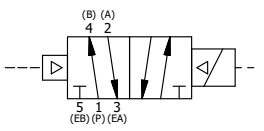

SECTION A-A
SCALE 1 : 1
VIEW FROM 3 PORT SIDE

FLG	QTY	PART NO	DESCRIPTION
12	1	EMG3	GASKET - END MOUNT SOLENOID, BUNA-N, 1/4" & 3/8" VALVES
11	1	V-567W	E SERIES SINTERED BRONZE MUFFLER, DUST EXCLUDER, V-613 LOCK WASHER
10	1	V-603-1	COIL HI-TEMP. 8-30T 120/60. NASS # 0558 55.1-00/7121.
9	4	V-584-SS	SCREW, 10-24 X 1, BUTTON HEAD SOCKET CAP, 18-8 OR 303 SS
8	1	SEC3-7	PLATE, RE-INFORCEMENT, SOLENOID, STAMPED, 304 STAINLESS
7	1	V-550-1	SOL OPER, END MOUNT, NON-LOCKING O'RIDE
6	1	S3R	SPOOL - SOLID, STANDARD, 2 POS, CLSD CTR, 1/4" & 3/8" VALVE
5	1	PEC3-11	END CAP, PILOT, STAINLESS STEEL, 1/4" & 3/8" VALVE
4	4	V-38-SS	SCREW, 10-24 X 3/4, SOCKET HEAD CAP, 18-8 SS
3	1	ECG3	GASKET - END CAP, 1/4" & 3/8" VALVE
2	6	V-39	O-RING, VITON, STD BODY, 1/4" & 3/8" VALVES
1	1	ZB2-1	BODY - BRASS, UPPER PILOTS (BUTTON BLEEDER), 1/4" SIDE PORT VALVE

NOTES:
 1) ALWAYS GIVE VALVE MODEL AND PART NUMBER WHEN ORDERING PARTS.
 2) FOR DIFFERENT VOLTAGES OTHER THAN 120/60, REPLACE SOLENOID COIL WITH COIL LISTED IN TABLE BELOW.

COIL VOLTAGES	
PART NO	REPLACE COIL
ZESR2HLZ 12VDC	V-603-2

LIMITS ON DIMENSIONS UNLESS OTHERWISE SPECIFIED		2-PL DECIMAL ± .01 3-PL DECIMAL ± .005 FRACTIONAL ± 1/64 ANGULAR ± 1/2°		AAA PRODUCTS INTERNATIONAL 7114 Harry Hines Blvd Dallas, TX 75235
DRAWN: RMckenna	DATE: 2/10/2019	CHECKED: KWaite	DATE: 2/10/2019	
SCALE: 1 : 1	SHEET: 1 OF 1	RELEASED: HWomack	DATE: 2/10/2019	
TITLE: 1/4" SIDE PORT, SNGL SOL, 2 POS, PLT RTRN, BR & SS, HIGH TEMP COIL, 120/60, DUST EXCLDR, EXT PILOT			PART NO.: ZESR2HLZ	REV.: