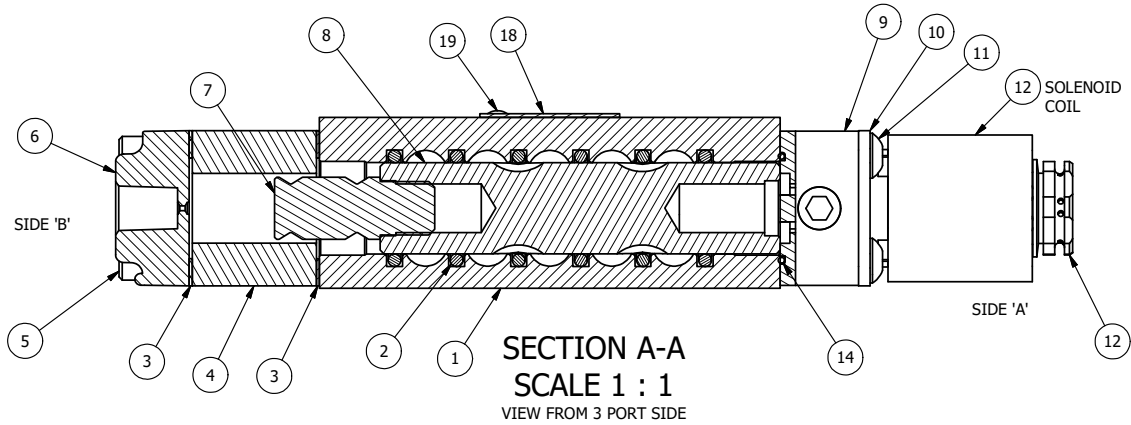

NOTES:
 1) ALWAYS GIVE VALVE MODEL AND PART NUMBER WHEN ORDERING PARTS.
 2) FOR DIFFERENT VOLTAGES OTHER THAN 120/60, REPLACE SOLENOID COIL WITH COIL LISTED IN TABLE BELOW.
 3) LUBRICATE DETENT BALL, SPRING AND STUD.

19	2	V-212	SCREW, #2 X 3/16 DRIVE, TYPE U, OVAL HEAD, STAINLESS STEEL
18	1	AN-114	NAMEPLATE, BLANK, FOR VALVES WITH SPRINGS OR DETENTS
17	1	V-21	SCREW, 1/4-20 X 3/16, SOCKET SET, CUP POINT
16	1	DS3	SPRING - DETENT, 1/4" & 3/8" VALVE
15	1	V-14	BALL, CHROME STEEL 3/16 DIA, GRADE 25, FOR DETENT
14	1	EMG3	GASKET - END MOUNT SOLENOID, BUNA-N, 1/4" & 3/8" VALVES
12	1	V-603-1	COIL HI-TEMP. 8-30T 120/60. NASS # 0558 55.1-00/7121.
12	1	V-562	NUT, SOLENOID, SIDE EXHAUST
11	4	V-584	SCREW, 10-24 X 1, BUTTON HEAD SOCKET CAP WITH MICROSPHERE APPLIED TO THREADS.
10	1	SEC3-7	PLATE, RE-INFORCEMENT, SOLENOID, STAMPED, 304 STAINLESS
9	1	V-550-1	SOL OPER, END MOUNT, NON-LOCKING O'RIDE
8	1	S3R	SPOOL - SOLID, STANDARD, 2 POS, CLSD CTR, 1/4" & 3/8" VALVE
7	1	PBS3-13-SS	STUD - POS. A & C. DETENT, STAINLESS STEEL, 1/4" & 3/8" VALVE
6	1	PEC3	END CAP, PILOT, 380 AL, 1/4" & 3/8" VALVE
5	4	V-614	SCREW, 10-24 X 1-3/4", SOCKET HEAD CAP
4	1	PEC3-18	ENDCAP, SPACER, DETENT, SOLENOID, 6061-T6, 1/4" & 3/8" VALVES
3	2	ECG3	GASKET - END CAP, 1/4" & 3/8" VALVE
2	6	V-39	O-RING, VITON, STD BODY, 1/4" & 3/8" VALVES
1	1	B3-1E	BODY - SOLID, BUTTON BLEEDER, ANODIZED, 3/8" SIDE PORT VALVE
FLG	QTY	PART NO	DESCRIPTION

LIMITS ON DIMENSIONS UNLESS OTHERWISE SPECIFIED		2-PL DECIMAL ± .01 3-PL DECIMAL ± .005 FRACTIONAL ± 1/64 ANGULAR ± 1/2°		 AAA PRODUCTS INTERNATIONAL 7114 Harry Hines Blvd Dallas, TX 75235
DRAWN: RMckenna	DATE: 6/17/2022	CHECKED: KWaite	DATE: 6/17/2022	
SCALE: 1 : 1	SHEET: 1 OF 1	RELEASED: HWomack	DATE: 6/17/2022	
TITLE: 3/8" SIDE PORT, SNGL SOL, 2 POS, DTNT, PLT RTRN, H-TEMP, 120/60, SIDE VENT		PART NO.:	ESR3HCQ	REV.: