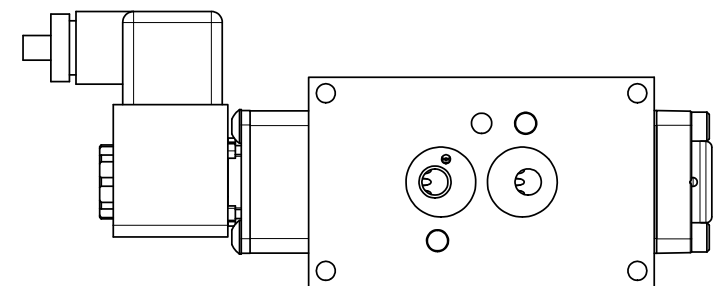

4

3

2

1

1/8" NPTF EXTERNAL
PILOT PORT

1/8" NPTF
PILOT PORT

ATEX/IEC MOLDED COIL
3 METERS OF 3 WIRE CORD

1/4" NPTF PORTS
3-PLACES

AAA
PRODUCTS
INTERNATIONAL

**AAA PRODUCTS
INTERNATIONAL**
7114 Harry Hines Blvd
Dallas, TX 75235

TITLE: 1/4" NAMUR, SNGL SOL, 2 POS,
FRICTION POS, PILOT RETURN,
BRASS & SS, ATEX, EXT PILOT

DRAWING NO.:
DIM_ZNSR2TZ