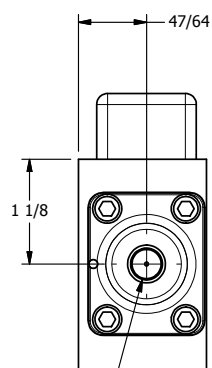

4

3

2

1

1/8" NPTF EXTERNAL
PILOT PORT

1/8" NPTF
PILOT PORT

ATEX/IEC MOLDED COIL
3 METERS OF 3 WIRE CORD

1/4" NPTF PORTS
3-PLACES

AAA
PRODUCTS
INTERNATIONAL

**AAA PRODUCTS
INTERNATIONAL**
7114 Harry Hines Blvd
Dallas, TX 75235

TITLE: 1/4" NAMUR, SNGL SOL, 2 POS,
FRICTION POS, PILOT RETURN,
BRASS & SS, ATEX, EXT PILOT

DRAWING NO.:
DIM_ZNSR2TZ