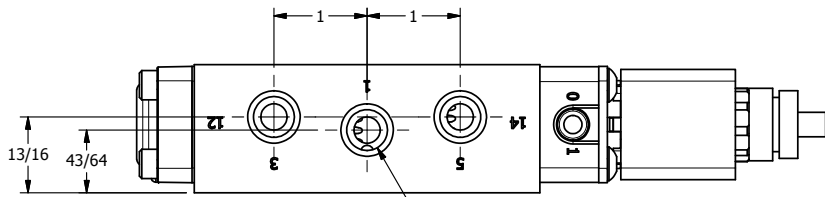

4

3

2

1

1/8" NPTF EXTERNAL
PILOT PORT

1/8" NPTF
PILOT PORT

ATEX/IEC MOLDED COIL
3 METERS OF 3 WIRE CORD

1/4" NPTF PORTS
3-PLACES

AAA
PRODUCTS
INTERNATIONAL

**AAA PRODUCTS
INTERNATIONAL**
7114 Harry Hines Blvd
Dallas, TX 75235

TITLE: 1/4" NAMUR, SNGL SOL, 2 POS,
FRICTION POS, PILOT RETURN,
BRASS & SS, ATEX, EXT PILOT

DRAWING NO.:
DIM_ZNSR2TZ