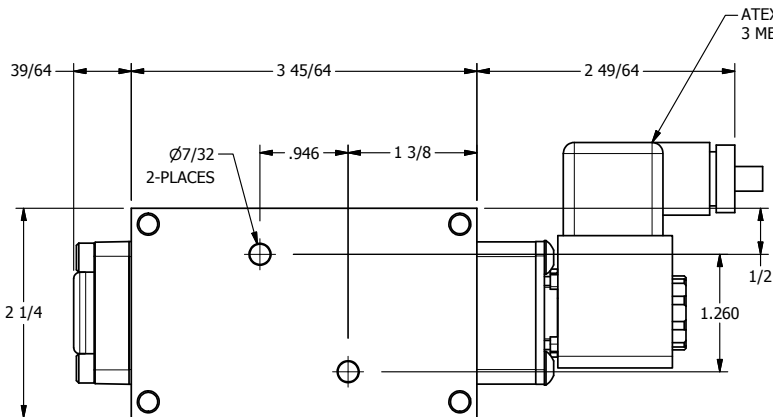

4

3

2

1

1/8" NPTF EXTERNAL
PILOT PORT

1/8" NPTF
PILOT PORT

ATEX/IEC MOLDED COIL
3 METERS OF 3 WIRE CORD

1/4" NPTF PORTS
3-PLACES

AAA
PRODUCTS
INTERNATIONAL

**AAA PRODUCTS
INTERNATIONAL**
7114 Harry Hines Blvd
Dallas, TX 75235

TITLE: 1/4" NAMUR, SNGL SOL, 2 POS,
FRICTION POS, PILOT RETURN,
BRASS & SS, ATEX, EXT PILOT

DRAWING NO.:
DIM_ZNSR2TZ