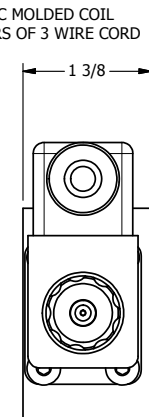

4

3

2

1

1/8" NPTF EXTERNAL
PILOT PORT

1/8" NPTF
PILOT PORT

ATEX/IEC MOLDED COIL
3 METERS OF 3 WIRE CORD

1/4" NPTF PORTS
3-PLACES

AAA
PRODUCTS
INTERNATIONAL

**AAA PRODUCTS
INTERNATIONAL**
7114 Harry Hines Blvd
Dallas, TX 75235

TITLE: 1/4" NAMUR, SNGL SOL, 2 POS,
FRICTION POS, PILOT RETURN,
BRASS & SS, ATEX, EXT PILOT

DRAWING NO.:
DIM_ZNSR2TZ