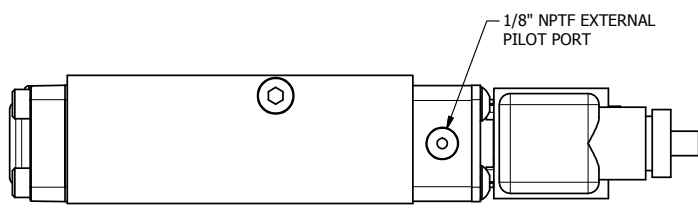

4

3

2

1

1/8" NPTF EXTERNAL
PILOT PORT

1/8" NPTF
PILOT PORT

ATEX/IEC MOLDED COIL
3 METERS OF 3 WIRE CORD

1/4" NPTF PORTS
3-PLACES

AAA
PRODUCTS
INTERNATIONAL

**AAA PRODUCTS
INTERNATIONAL**
7114 Harry Hines Blvd
Dallas, TX 75235

TITLE: 1/4" NAMUR, SNGL SOL, 2 POS,
FRICTION POS, PILOT RETURN,
BRASS & SS, ATEX, EXT PILOT

DRAWING NO.:
DIM_ZNSR2TZ