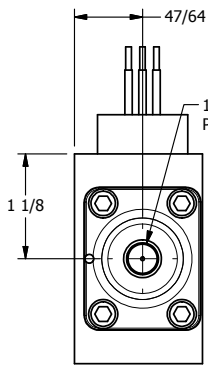

4

3

2

1

1/2"-14 NPT CONDUIT CONNECTION  
18" LEADS, 3 WIRE

1/4" NPTF PORTS  
3-PLACES

**AAA PRODUCTS INTERNATIONAL**  
7114 Harry Hines Blvd  
Dallas, TX 75235

TITLE: 1/4" NAMUR, SNGL SOL, 2 POS,  
FRICTION POS, PILOT RTRN, BRASS &  
STAINLESS, MOLD-OVER

DRAWING NO.:  
DIM\_ZNSR2J

4

3

2

1

THE INFORMATION CONTAINED WITHIN THIS DOCUMENT IS PROPRIETARY TO AAA PRODUCTS AND MAY NOT BE DISCLOSED WITHOUT PRIOR WRITTEN CONSENT