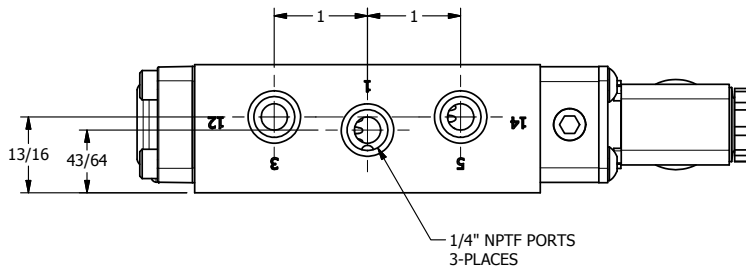

4

3

2

1

1/2"-14 NPT CONDUIT CONNECTION  
18" LEADS, 3 WIRE

1/4" NPTF PORTS  
3-PLACES

**AAA PRODUCTS INTERNATIONAL**  
7114 Harry Hines Blvd  
Dallas, TX 75235

TITLE: 1/4" NAMUR, SNGL SOL, 2 POS,  
FRICTION POS, PILOT RTRN, BRASS &  
STAINLESS, MOLD-OVER

DRAWING NO.:  
DIM\_ZNSR2J

4

3

2

1

THE INFORMATION CONTAINED WITHIN THIS DOCUMENT IS PROPRIETARY TO AAA PRODUCTS AND MAY NOT BE DISCLOSED WITHOUT PRIOR WRITTEN CONSENT