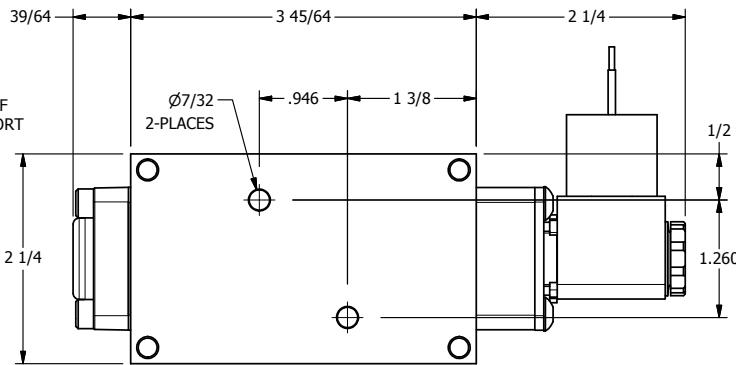

4

3

2

1

1/2"-14 NPT CONDUIT CONNECTION  
18" LEADS, 3 WIRE

1/4" NPTF PORTS  
3-PLACES

**AAA PRODUCTS INTERNATIONAL**  
7114 Harry Hines Blvd  
Dallas, TX 75235

TITLE: 1/4" NAMUR, SNGL SOL, 2 POS,  
FRICTION POS, PILOT RTRN, BRASS &  
STAINLESS, MOLD-OVER

DRAWING NO.:  
DIM\_ZNSR2J

4

3

2

1

THE INFORMATION CONTAINED WITHIN THIS DOCUMENT IS PROPRIETARY TO AAA PRODUCTS AND MAY NOT BE DISCLOSED WITHOUT PRIOR WRITTEN CONSENT