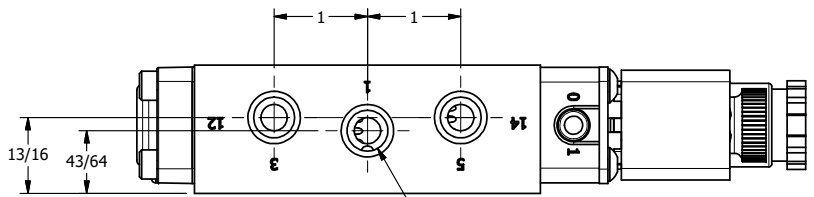

4

3

2

1

1/8" NPTF EXTERNAL  
PILOT PORT

1/8" NPTF  
PILOT PORT

3/8" CORD GRIP DIN CAP INCLUDED  
FORM A, ACC. TO EN 175301-803,  
ISO 4400

1/4" NPTF PORTS  
3-PLACES