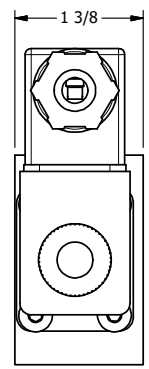

4

3

2

1

1/8" NPTF EXTERNAL  
PILOT PORT

1/8" NPTF  
PILOT PORT

3/8" CORD GRIP DIN CAP INCLUDED  
FORM A, ACC. TO EN 175301-803,  
ISO 4400

1/4" NPTF PORTS  
3-PLACES

**AAA**  
PRODUCTS  
INTERNATIONAL

**AAA PRODUCTS  
INTERNATIONAL**  
7114 Harry Hines Blvd  
Dallas, TX 75235

TITLE: 1/4" NAMUR, SNGL SOL, 2 POS,  
PILOT RETURN, BR & SS, INTR SAFE,  
DUST EXCLDR, EXT PILOT