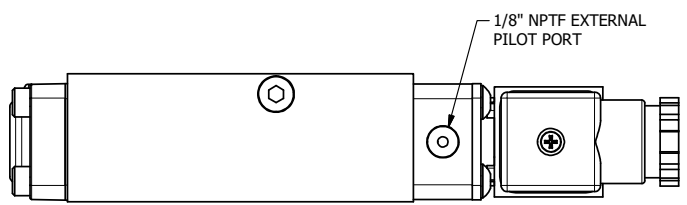

4

3

2

1

1/8" NPTF EXTERNAL  
PILOT PORT

1/8" NPTF  
PILOT PORT

3/8" CORD GRIP DIN CAP INCLUDED  
FORM A, ACC. TO EN 175301-803,  
ISO 4400

1/4" NPTF PORTS  
3-PLACES

**AAA**  
PRODUCTS  
INTERNATIONAL

**AAA PRODUCTS  
INTERNATIONAL**  
7114 Harry Hines Blvd  
Dallas, TX 75235

TITLE: 1/4" NAMUR, SNGL SOL, 2 POS,  
PILOT RETURN, BR & SS, INTR SAFE,  
DUST EXCLDR, EXT PILOT