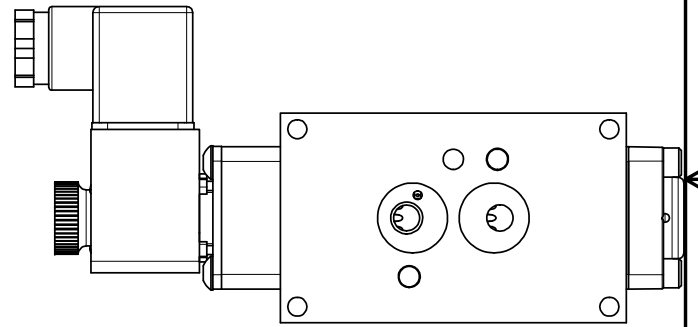

4

3

2

1

1/8" NPTF EXTERNAL  
PILOT PORT

1/8" NPTF  
PILOT PORT

3/8" CORD GRIP DIN CAP INCLUDED  
FORM A, ACC. TO EN 175301-803,  
ISO 4400

1/4" NPTF PORTS  
3-PLACES

**AAA**  
PRODUCTS  
INTERNATIONAL

**AAA PRODUCTS  
INTERNATIONAL**  
7114 Harry Hines Blvd  
Dallas, TX 75235

TITLE: 1/4" NAMUR, SNGL SOL, 2 POS,  
PILOT RETURN, BR & SS, INTR SAFE,  
DUST EXCLDR, EXT PILOT