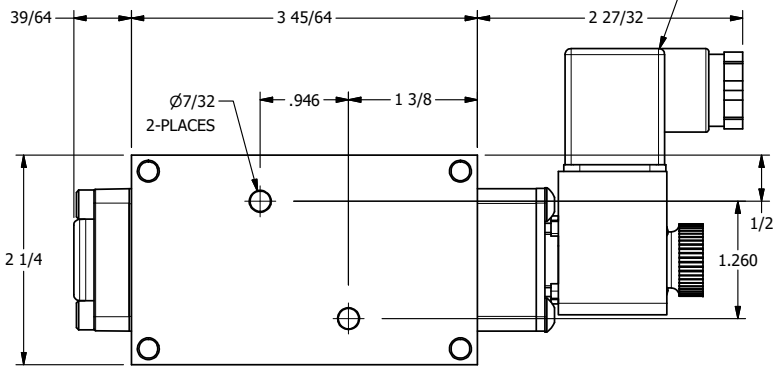

4

3

2

1

1/8" NPTF EXTERNAL  
PILOT PORT

1/8" NPTF  
PILOT PORT

3/8" CORD GRIP DIN CAP INCLUDED  
FORM A, ACC. TO EN 175301-803,  
ISO 4400

1/4" NPTF PORTS  
3-PLACES

**AAA**  
PRODUCTS  
INTERNATIONAL

**AAA PRODUCTS  
INTERNATIONAL**  
7114 Harry Hines Blvd  
Dallas, TX 75235

TITLE: 1/4" NAMUR, SNGL SOL, 2 POS,  
PILOT RETURN, BR & SS, INTR SAFE,  
DUST EXCLDR, EXT PILOT