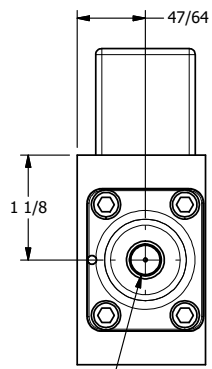

4

3

2

1

1/8" NPTF EXTERNAL  
PILOT PORT

1/8" NPTF  
PILOT PORT

3/8" CORD GRIP DIN CAP INCLUDED  
FORM A, ACC. TO EN 175301-803,  
ISO 4400

1/4" NPTF PORTS  
3-PLACES

**AAA**  
PRODUCTS  
INTERNATIONAL

**AAA PRODUCTS  
INTERNATIONAL**  
7114 Harry Hines Blvd  
Dallas, TX 75235

TITLE: 1/4" NAMUR, SNGL SOL, 2 POS,  
PILOT RETURN, BR & SS, INTR SAFE,  
DUST EXCLDR, EXT PILOT