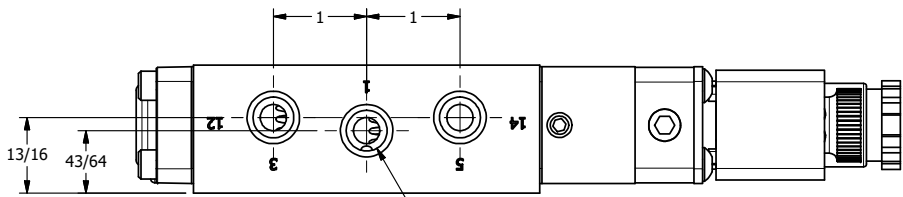

1/8" NPTF  
PILOT PORT

**AAA**  
PRODUCTS  
INTERNATIONAL

**AAA PRODUCTS  
INTERNATIONAL**  
7114 Harry Hines Blvd  
Dallas, TX 75235

TITLE: 1/4" NAMUR, SNGL SOL, 2 POS,  
DETENT, PILOT RTRN, BRASS & SS,  
INTRINSICALLY SAFE, 24VDC