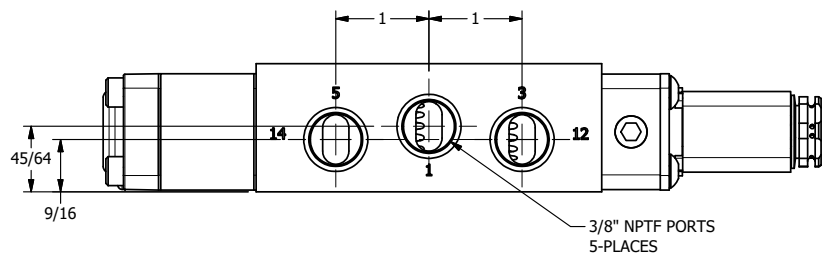

1/8" NPTF PILOT PORT

**AAA**  
PRODUCTS  
INTERNATIONAL

**AAA PRODUCTS INTERNATIONAL**  
7114 Harry Hines Blvd  
Dallas, TX 75235

TITLE: 3/8" SIDE PORT, SNGL SOL, 2 POS,  
DETENT, PILOT RTRN,  
BR & SS, LCKNG OVRD, SIDE VENT

DRAWING NO.:  
DIM\_ZESR30CQ

THE INFORMATION CONTAINED WITHIN THIS DOCUMENT IS PROPRIETARY TO AAA PRODUCTS AND MAY NOT BE DISCLOSED WITHOUT PRIOR WRITTEN CONSENT