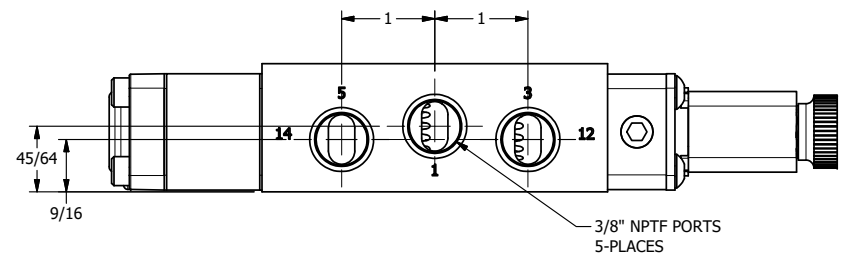

1/8" NPTF PILOT PORT

**AAA**  
PRODUCTS  
INTERNATIONAL

**AAA PRODUCTS INTERNATIONAL**  
7114 Harry Hines Blvd  
Dallas, TX 75235

TITLE: 3/8" SIDE PORT, SNGL SOL, 2 POS,  
DTNT, PLT RTRN, FLYING LEAD,  
BR & SS, DUST EXLDR

DRAWING NO.:  
DIM\_ZESR3MLQ

THE INFORMATION CONTAINED WITHIN THIS DOCUMENT IS PROPRIETARY TO AAA PRODUCTS AND MAY NOT BE DISCLOSED WITHOUT PRIOR WRITTEN CONSENT