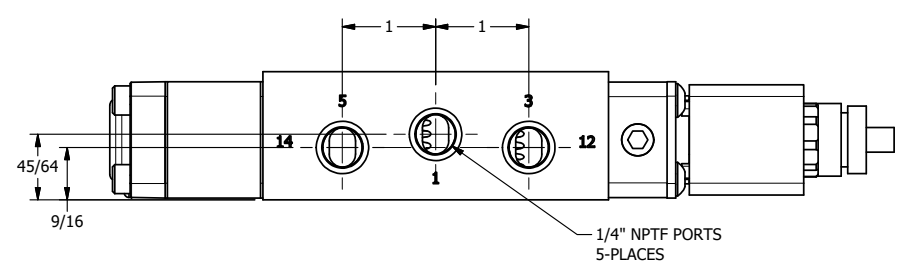

4 | 3 | 2 | 1

1/8" NPTF
PILOT PORT

4 | 3 | 2 | 1

AAA
PRODUCTS
INTERNATIONAL

**AAA PRODUCTS
INTERNATIONAL**
7114 Harry Hines Blvd
Dallas, TX 75235

TITLE: 1/4" SIDE PORT, SNGL SOL, 2 POS,
DETENT, PILOT RTRN, ATEX,
BR & SS, LCKNG OVRD

DRAWING NO.:
DIM_ZESR2TOQ

THE INFORMATION CONTAINED WITHIN THIS DOCUMENT IS PROPRIETARY TO AAA PRODUCTS AND MAY NOT BE DISCLOSED WITHOUT PRIOR WRITTEN CONSENT