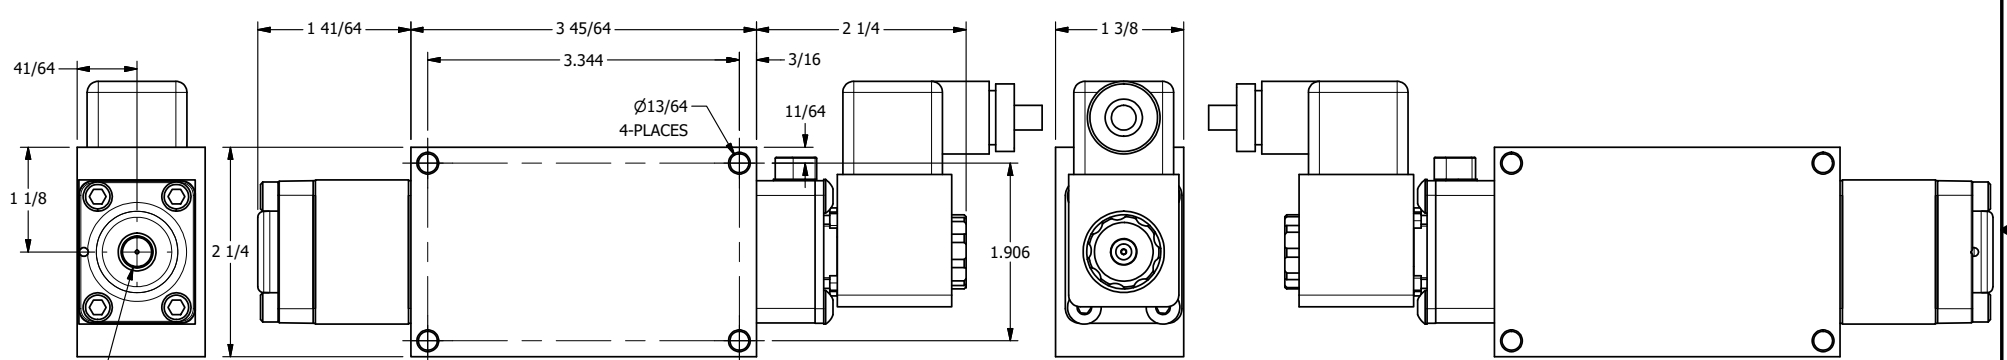

4 | 3 | 2 | 1

1/8" NPTF
PILOT PORT

4 | 3 | 2 | 1

AAA
PRODUCTS
INTERNATIONAL

**AAA PRODUCTS
INTERNATIONAL**
7114 Harry Hines Blvd
Dallas, TX 75235

TITLE: 1/4" SIDE PORT, SNGL SOL, 2 POS,
DETENT, PILOT RTRN, ATEX,
BR & SS, LCKNG OVRD

DRAWING NO.:
DIM_ZESR2TOQ

THE INFORMATION CONTAINED WITHIN THIS DOCUMENT IS PROPRIETARY TO AAA PRODUCTS AND MAY NOT BE DISCLOSED WITHOUT PRIOR WRITTEN CONSENT