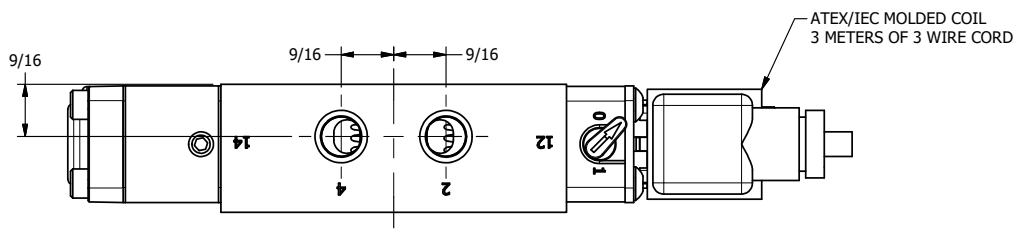

4 | 3 | 2 | 1

1/8" NPTF
PILOT PORT

4 | 3 | 2 | 1

AAA
PRODUCTS
INTERNATIONAL

**AAA PRODUCTS
INTERNATIONAL**
7114 Harry Hines Blvd
Dallas, TX 75235

TITLE: 1/4" SIDE PORT, SNGL SOL, 2 POS,
DETENT, PILOT RTRN, ATEX,
BR & SS, LCKNG OVRD

DRAWING NO.:
DIM_ZESR2TOQ

THE INFORMATION CONTAINED WITHIN THIS DOCUMENT IS PROPRIETARY TO AAA PRODUCTS AND MAY NOT BE DISCLOSED WITHOUT PRIOR WRITTEN CONSENT