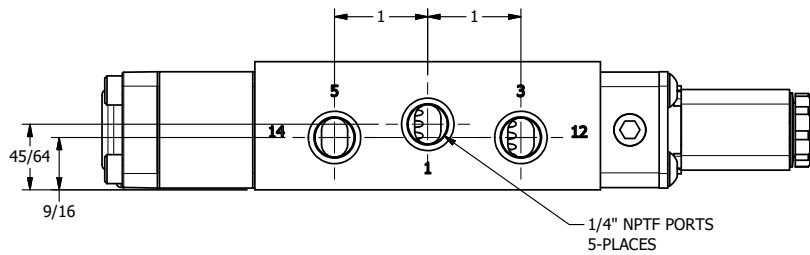

1/8" NPTF PILOT PORT

AAA
PRODUCTS
INTERNATIONAL

AAA PRODUCTS INTERNATIONAL
7114 Harry Hines Blvd
Dallas, TX 75235

TITLE: 1/4" SIDE PORT, SNGL SOL, 2 POS,
DETENT, PLT RTRN, FLYING LEAD,
BR & SS, LCKNG OVRD