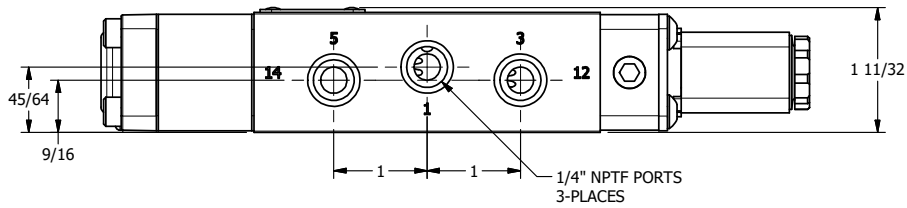

1/8" NPTF
PILOT PORT

AAA
 PRODUCTS
 INTERNATIONAL
 7114 Harry Hines Blvd
 Dallas, TX 75235

TITLE: 1/4" NAMUR, SNGL SOL, 2 POS,
 DETENT, PILOT RETURN

DRAWING NO.:
 DIM_NSR2Q

THE INFORMATION CONTAINED WITHIN THIS DOCUMENT IS PROPRIETARY TO AAA PRODUCTS AND MAY NOT BE DISCLOSED WITHOUT PRIOR WRITTEN CONSENT