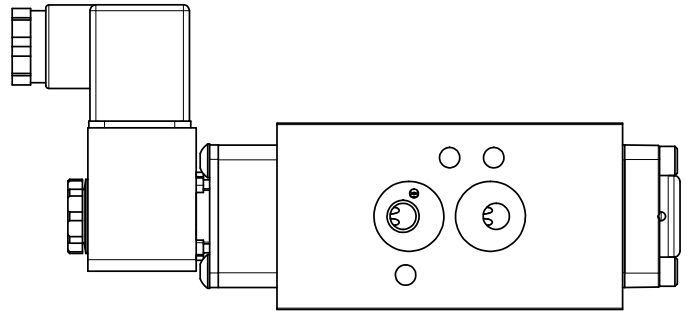

4

3

2

1

3/8" CORD GRIP DIN CAP INCLUDED
FORM A, ACC. TO EN 175301-803,
ISO 4400

1/8" NPTF PILOT PORT

AAA
PRODUCTS
INTERNATIONAL
AAA PRODUCTS
INTERNATIONAL
7114 Harry Hines Blvd
Dallas, TX 75235

TITLE: 1/4" NAMUR, SNGL SOL, 2 POS,
FRICTION POS, PILOT RETURN,
INTRINSICALLY SAFE, EXT PILOT

DRAWING NO.:
DIM_NSR2AZ

4

3

2

1

THE INFORMATION CONTAINED WITHIN THIS DOCUMENT IS PROPRIETARY TO AAA PRODUCTS AND MAY NOT BE DISCLOSED WITHOUT PRIOR WRITTEN CONSENT