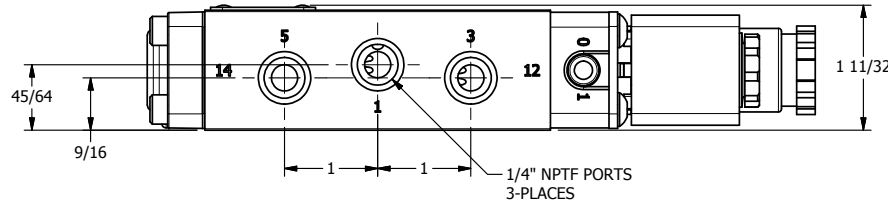

4

3

2

1

3/8" CORD GRIP DIN CAP INCLUDED
FORM A, ACC. TO EN 175301-803,
ISO 4400

1/8" NPTF PILOT PORT

AAA
PRODUCTS
INTERNATIONAL
AAA PRODUCTS
INTERNATIONAL
7114 Harry Hines Blvd
Dallas, TX 75235

TITLE: 1/4" NAMUR, SNGL SOL, 2 POS,
FRICTION POS, PILOT RETURN,
INTRINSICALLY SAFE, EXT PILOT

DRAWING NO.:
DIM_NSR2AZ

4

3

2

1

THE INFORMATION CONTAINED WITHIN THIS DOCUMENT IS PROPRIETARY TO AAA PRODUCTS AND MAY NOT BE DISCLOSED WITHOUT PRIOR WRITTEN CONSENT