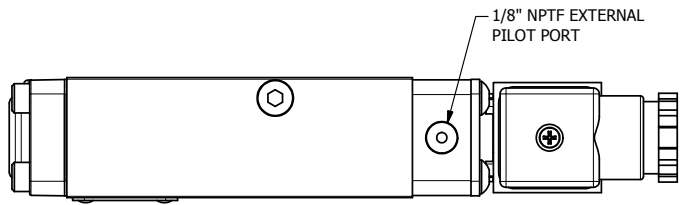

4

3

2

1

3/8" CORD GRIP DIN CAP INCLUDED
FORM A, ACC. TO EN 175301-803,
ISO 4400

1/8" NPTF PILOT PORT

AAA
PRODUCTS
INTERNATIONAL
AAA PRODUCTS
INTERNATIONAL
7114 Harry Hines Blvd
Dallas, TX 75235

TITLE: 1/4" NAMUR, SNGL SOL, 2 POS,
FRICTION POS, PILOT RETURN,
INTRINSICALLY SAFE, EXT PILOT