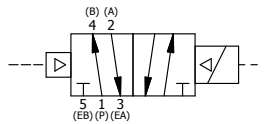

4

3

2

1

3/8" CORD GRIP DIN CAP INCLUDED
FORM A, ACC. TO EN 175301-803,
ISO 4400

1/8" NPTF PILOT PORT

AAA
PRODUCTS
INTERNATIONAL
AAA PRODUCTS
INTERNATIONAL
7114 Harry Hines Blvd
Dallas, TX 75235

TITLE: 1/4" NAMUR, SNGL SOL, 2 POS,
FRICTION POS, PILOT RETURN,
INTRINSICALLY SAFE, EXT PILOT