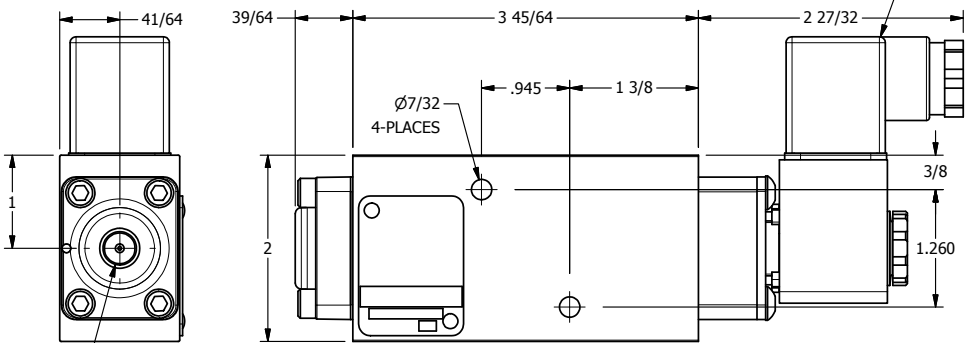

4

3

2

1

3/8" CORD GRIP DIN CAP INCLUDED
FORM A, ACC. TO EN 175301-803,
ISO 4400

1/8" NPTF PILOT PORT

AAA
PRODUCTS
INTERNATIONAL
AAA PRODUCTS
INTERNATIONAL
7114 Harry Hines Blvd
Dallas, TX 75235

TITLE: 1/4" NAMUR, SNGL SOL, 2 POS,
FRICTION POS, PILOT RETURN,
INTRINSICALLY SAFE, EXT PILOT

DRAWING NO.:
DIM_NSR2AZ

4

3

2

1

THE INFORMATION CONTAINED WITHIN THIS DOCUMENT IS PROPRIETARY TO AAA PRODUCTS AND MAY NOT BE DISCLOSED WITHOUT PRIOR WRITTEN CONSENT