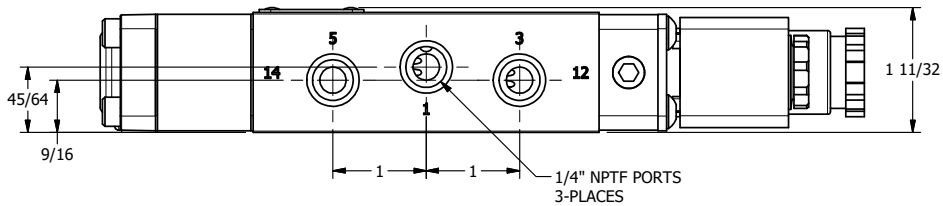

1/8" NPTF  
PILOT PORT

**AAA**  
PRODUCTS  
INTERNATIONAL

**AAA PRODUCTS  
INTERNATIONAL**  
7114 Harry Hines Blvd  
Dallas, TX 75235

TITLE: 1/4" NAMUR, SNGL SOL, 2 POS,  
DETENT, PILOT RETURN,  
INTRINSICALLY SAFE, 24VDC