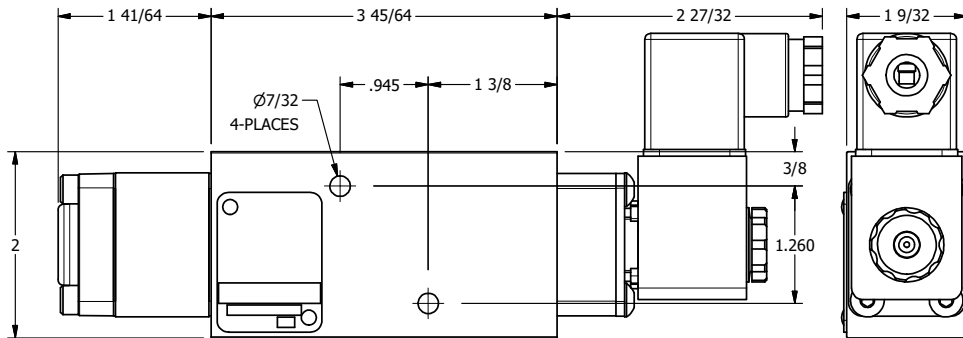

1/8" NPTF  
PILOT PORT

**AAA**  
PRODUCTS  
INTERNATIONAL

**AAA PRODUCTS  
INTERNATIONAL**  
7114 Harry Hines Blvd  
Dallas, TX 75235

TITLE: 1/4" NAMUR, SNGL SOL, 2 POS,  
DETENT, PILOT RETURN,  
INTRINSICALLY SAFE, 24VDC

DRAWING NO.:  
DIM\_NSR2AQ

THE INFORMATION CONTAINED WITHIN THIS DOCUMENT IS PROPRIETARY TO AAA PRODUCTS AND MAY NOT BE DISCLOSED WITHOUT PRIOR WRITTEN CONSENT