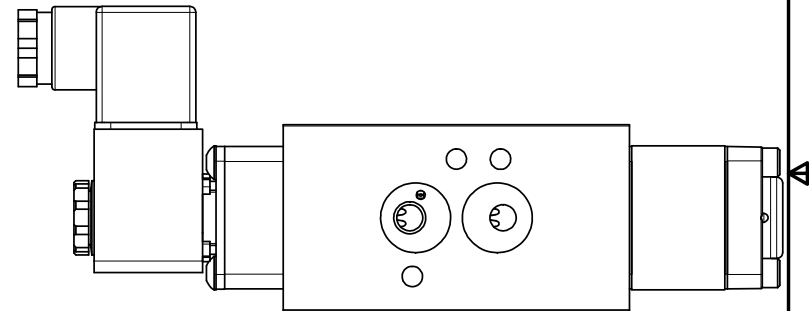

1/8" NPTF  
PILOT PORT

**AAA**  
PRODUCTS  
INTERNATIONAL

**AAA PRODUCTS  
INTERNATIONAL**  
7114 Harry Hines Blvd  
Dallas, TX 75235

TITLE: 1/4" NAMUR, SNGL SOL, 2 POS,  
DETENT, PILOT RETURN,  
INTRINSICALLY SAFE, 24VDC