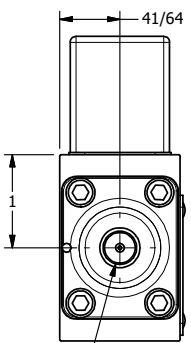

4

3

2

1

1/8" NPTF EXTERNAL PILOT PORT

3/8" CORD GRIP DIN CAP INCLUDED  
FORM A, ACC. TO EN 175301-803,  
ISO 4400

1/8" NPTF PILOT PORT

**AAA**  
PRODUCTS  
INTERNATIONAL

**AAA PRODUCTS INTERNATIONAL**  
7114 Harry Hines Blvd  
Dallas, TX 75235

TITLE: 1/4" NAMUR, SNGL SOL, 2 POS,  
PILOT RETURN, INTR SAFE,  
DUST EXCLDR, EXT PILOT

DRAWING NO.:  
DIM\_NSR2ALZ

4

3

2

THE INFORMATION CONTAINED WITHIN THIS DOCUMENT IS PROPRIETARY TO AAA PRODUCTS AND MAY NOT BE DISCLOSED WITHOUT PRIOR WRITTEN CONSENT