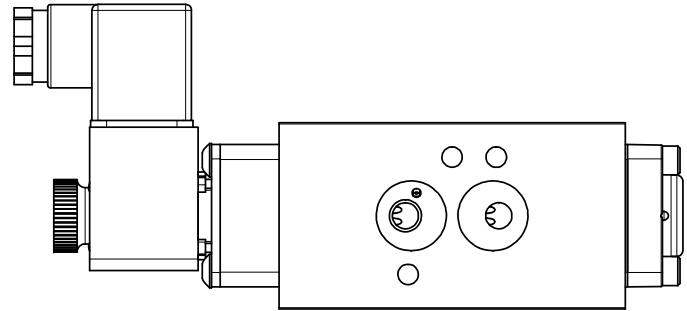

4

3

2

1

1/8" NPTF EXTERNAL PILOT PORT

3/8" CORD GRIP DIN CAP INCLUDED  
FORM A, ACC. TO EN 175301-803,  
ISO 4400

1/8" NPTF PILOT PORT

**AAA**  
PRODUCTS  
INTERNATIONAL

**AAA PRODUCTS INTERNATIONAL**  
7114 Harry Hines Blvd  
Dallas, TX 75235

TITLE: 1/4" NAMUR, SNGL SOL, 2 POS,  
PILOT RETURN, INTR SAFE,  
DUST EXCLDR, EXT PILOT

DRAWING NO.:  
DIM\_NSR2ALZ

4

3

2

THE INFORMATION CONTAINED WITHIN THIS DOCUMENT IS PROPRIETARY TO AAA PRODUCTS AND MAY NOT BE DISCLOSED WITHOUT PRIOR WRITTEN CONSENT