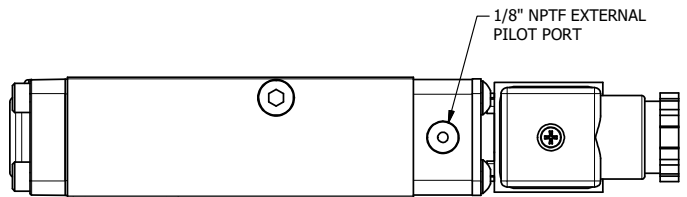

4

3

2

1

1/8" NPTF EXTERNAL PILOT PORT

3/8" CORD GRIP DIN CAP INCLUDED  
FORM A, ACC. TO EN 175301-803,  
ISO 4400

1/8" NPTF PILOT PORT

**AAA**  
PRODUCTS  
INTERNATIONAL

**AAA PRODUCTS INTERNATIONAL**  
7114 Harry Hines Blvd  
Dallas, TX 75235

TITLE: 1/4" NAMUR, SNGL SOL, 2 POS,  
PILOT RETURN, INTR SAFE,  
DUST EXCLDR, EXT PILOT

DRAWING NO.:  
DIM\_NSR2ALZ

4

3

2

THE INFORMATION CONTAINED WITHIN THIS DOCUMENT IS PROPRIETARY TO AAA PRODUCTS AND MAY NOT BE DISCLOSED WITHOUT PRIOR WRITTEN CONSENT