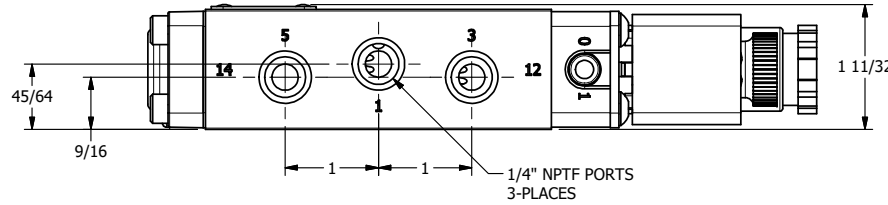

4

3

2

1

1/8" NPTF EXTERNAL PILOT PORT

3/8" CORD GRIP DIN CAP INCLUDED  
FORM A, ACC. TO EN 175301-803,  
ISO 4400

1/8" NPTF PILOT PORT

**AAA**  
PRODUCTS  
INTERNATIONAL

**AAA PRODUCTS INTERNATIONAL**  
7114 Harry Hines Blvd  
Dallas, TX 75235

TITLE: 1/4" NAMUR, SNGL SOL, 2 POS,  
PILOT RETURN, INTR SAFE,  
DUST EXCLDR, EXT PILOT

DRAWING NO.:  
DIM\_NSR2ALZ

4

3

2

THE INFORMATION CONTAINED WITHIN THIS DOCUMENT IS PROPRIETARY TO AAA PRODUCTS AND MAY NOT BE DISCLOSED WITHOUT PRIOR WRITTEN CONSENT