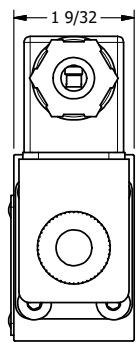

4

3

2

1

1/8" NPTF EXTERNAL PILOT PORT

3/8" CORD GRIP DIN CAP INCLUDED  
FORM A, ACC. TO EN 175301-803,  
ISO 4400

1/8" NPTF PILOT PORT

**AAA**  
PRODUCTS  
INTERNATIONAL

**AAA PRODUCTS INTERNATIONAL**  
7114 Harry Hines Blvd  
Dallas, TX 75235

TITLE: 1/4" NAMUR, SNGL SOL, 2 POS,  
PILOT RETURN, INTR SAFE,  
DUST EXCLDR, EXT PILOT

DRAWING NO.:  
DIM\_NSR2ALZ

4

3

2

THE INFORMATION CONTAINED WITHIN THIS DOCUMENT IS PROPRIETARY TO AAA PRODUCTS AND MAY NOT BE DISCLOSED WITHOUT PRIOR WRITTEN CONSENT