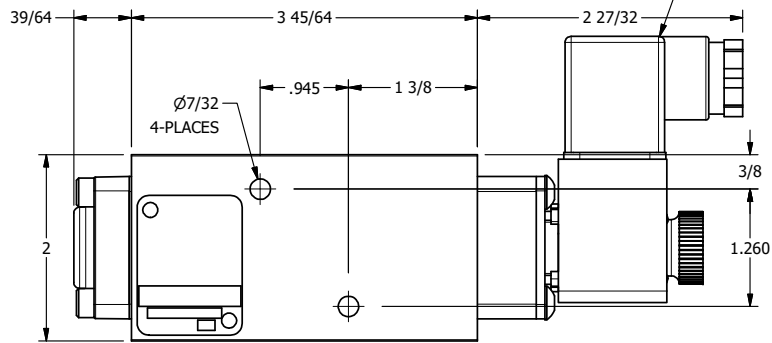

4

3

2

1

1/8" NPTF EXTERNAL PILOT PORT

3/8" CORD GRIP DIN CAP INCLUDED  
FORM A, ACC. TO EN 175301-803,  
ISO 4400

1/8" NPTF PILOT PORT

**AAA**  
PRODUCTS  
INTERNATIONAL

**AAA PRODUCTS INTERNATIONAL**  
7114 Harry Hines Blvd  
Dallas, TX 75235

TITLE: 1/4" NAMUR, SNGL SOL, 2 POS,  
PILOT RETURN, INTR SAFE,  
DUST EXCLDR, EXT PILOT

DRAWING NO.:  
DIM\_NSR2ALZ

4

3

2

THE INFORMATION CONTAINED WITHIN THIS DOCUMENT IS PROPRIETARY TO AAA PRODUCTS AND MAY NOT BE DISCLOSED WITHOUT PRIOR WRITTEN CONSENT