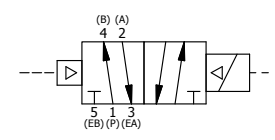

NOTES:  
1) REMOTE PILOT CAN BE ROUTED THROUGH SUBPLATE CONNECTION.

	<b>AAA PRODUCTS INTERNATIONAL</b> 7114 Harry Hines Blvd Dallas, TX 75235	<b>TITLE:</b> 1" SUBPLATE, SNGL SOL, 2 POS, FRICTION POS, PILOT RTRN, EXT PILOT	<b>DRAWING NO.:</b> DIM_ESR8PZ
--	--	---	-----------------------------------