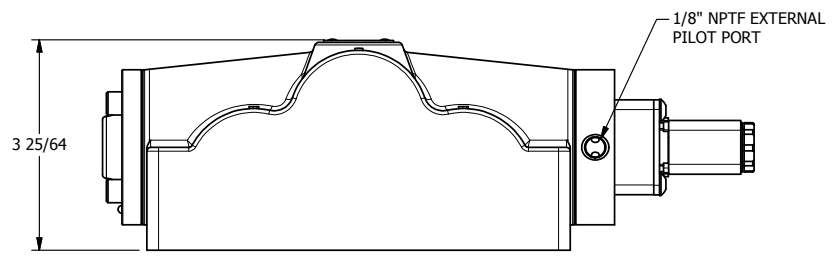

NOTES:  
1) REMOTE PILOT CAN BE ROUTED THROUGH SUBPLATE CONNECTION.

	<b>AAA PRODUCTS INTERNATIONAL</b> 7114 Harry Hines Blvd Dallas, TX 75235	<b>TITLE:</b> 1" SUBPLATE, SNGL SOL, 2 POS, FRICTION POS, PILOT RTRN, EXT PILOT	<b>DRAWING NO.:</b> DIM_ESR8PZ
--	--	---	-----------------------------------