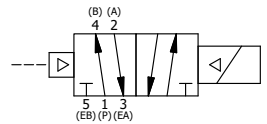

NOTES:
1) REMOTE PILOT CAN BE ROUTED THROUGH SUBPLATE CONNECTION.

AAA
PRODUCTS
INTERNATIONAL

**AAA PRODUCTS
INTERNATIONAL**
7114 Harry Hines Blvd
Dallas, TX 75235

TITLE: 1" SUBPLATE, SNGL SOL, 2 POS,
FRCTN POS, PLT RTRN, EXPL PROOF,
LCKNG OVRD, SIDE VENT