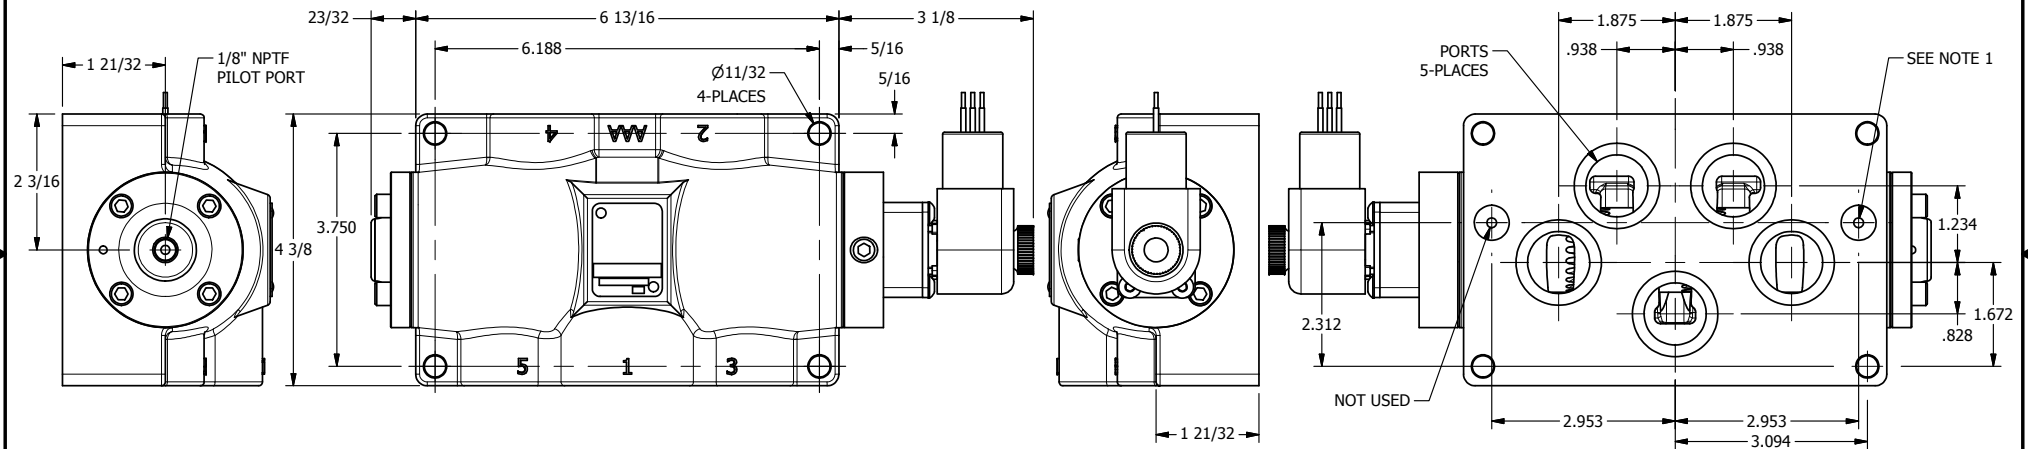

4

3

2

1

NOTES:
1) REMOTE PILOT CAN BE ROUTED THROUGH SUBPLATE CONNECTION.

AAA
PRODUCTS
INTERNATIONAL

**AAA PRODUCTS
INTERNATIONAL**
7114 Harry Hines Blvd
Dallas, TX 75235

TITLE: 1" SUBPLATE, SNGL SOL, 2 POS,
FRICTION POS, PILOT RTRN,
EXPLOSION PROOF, DUST EXCLDR

DRAWING NO.:
DIM_ESR8PXL

4

3

2

1

THE INFORMATION CONTAINED WITHIN THIS DOCUMENT IS PROPRIETARY TO AAA PRODUCTS AND MAY NOT BE DISCLOSED WITHOUT PRIOR WRITTEN CONSENT