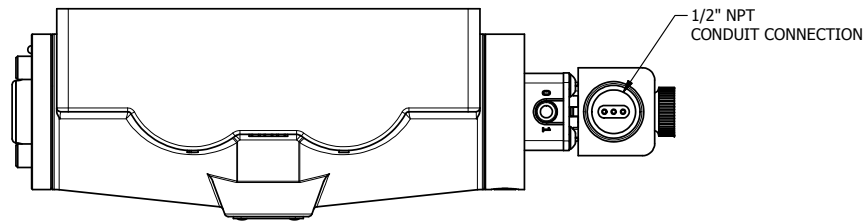

4

3

2

1

NOTES:
1) REMOTE PILOT CAN BE ROUTED THROUGH SUBPLATE CONNECTION.

AAA
PRODUCTS
INTERNATIONAL

**AAA PRODUCTS
INTERNATIONAL**
7114 Harry Hines Blvd
Dallas, TX 75235

TITLE: 1" SUBPLATE, SNGL SOL, 2 POS,
FRICTION POS, PILOT RTRN,
EXPLOSION PROOF, DUST EXCLDR

DRAWING NO.:
DIM_ESR8PXL

4

3

2

1

THE INFORMATION CONTAINED WITHIN THIS DOCUMENT IS PROPRIETARY TO AAA PRODUCTS AND MAY NOT BE DISCLOSED WITHOUT PRIOR WRITTEN CONSENT