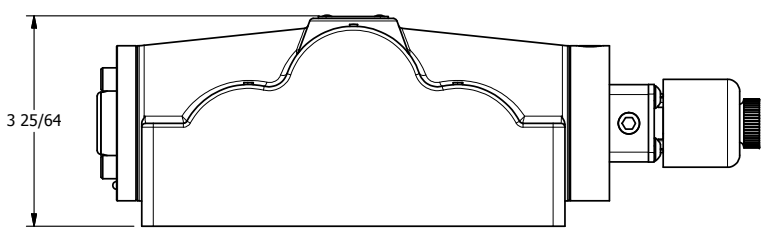

4

3

2

1

NOTES:
1) REMOTE PILOT CAN BE ROUTED THROUGH SUBPLATE CONNECTION.

AAA
PRODUCTS
INTERNATIONAL

**AAA PRODUCTS
INTERNATIONAL**
7114 Harry Hines Blvd
Dallas, TX 75235

TITLE: 1" SUBPLATE, SNGL SOL, 2 POS,
FRICTION POS, PILOT RTRN,
EXPLOSION PROOF, DUST EXCLDR

DRAWING NO.:
DIM_ESR8PXL

4

3

2

1

THE INFORMATION CONTAINED WITHIN THIS DOCUMENT IS PROPRIETARY TO AAA PRODUCTS AND MAY NOT BE DISCLOSED WITHOUT PRIOR WRITTEN CONSENT