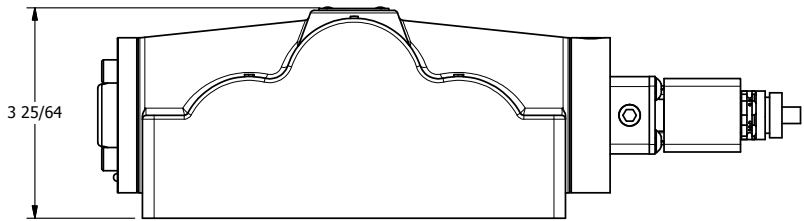

NOTES:
1) REMOTE PILOT CAN BE ROUTED THROUGH SUBPLATE CONNECTION.

	AAA PRODUCTS INTERNATIONAL 7114 Harry Hines Blvd Dallas, TX 75235	TITLE: 1" SUBPLATE, SNGL SOL, 2 POS, FRICTION POS, PILOT RTRN, ATEX, SIDE VENT	DRAWING NO.: DIM_ESR8PTC
--	--	---	------------------------------------