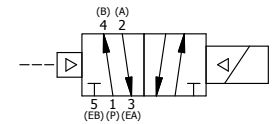

NOTES:
1) REMOTE PILOT CAN BE ROUTED THROUGH SUBPLATE CONNECTION.

	AAA PRODUCTS INTERNATIONAL 7114 Harry Hines Blvd Dallas, TX 75235	TITLE: 1" SUBPLATE, SNGL SOL, 2 POS, FRICTION POS, PILOT RTRN, ATEX, SIDE VENT	DRAWING NO.: DIM_ESR8PTC
--	--	---	------------------------------------