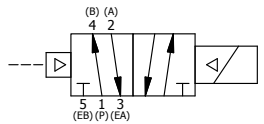

NOTES:
 1) REMOTE PILOT CAN BE ROUTED THROUGH SUBPLATE CONNECTION.

	AAA PRODUCTS INTERNATIONAL 7114 Harry Hines Blvd Dallas, TX 75235	TITLE: 1" SUBPLATE, SNGL SOL, 2 POS, FRICTION POS, PILOT RTRN, ATEX	DRAWING NO.: DIM_ESR8PT
--	--	--	-----------------------------------