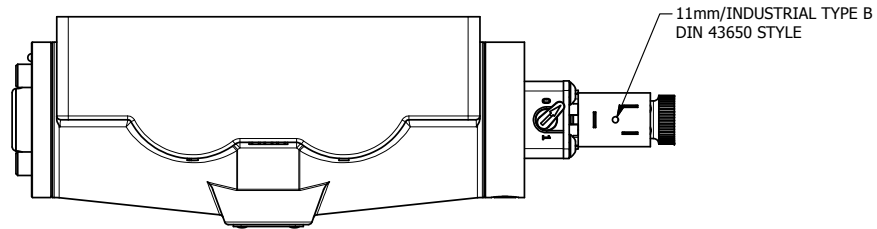

4

3

2

1

NOTES:  
1) REMOTE PILOT CAN BE ROUTED THROUGH SUBPLATE CONNECTION.

**AAA**  
PRODUCTS  
INTERNATIONAL

**AAA PRODUCTS  
INTERNATIONAL**  
7114 Harry Hines Blvd  
Dallas, TX 75235

TITLE: 1" SUBPLATE, SNGL SOL, 2 POS,  
FRICTION POS, PILOT RTRN,  
LCKNG OVRD, DUST EXCLDR

DRAWING NO.:  
DIM\_ESR8POL

4

3

2

1

THE INFORMATION CONTAINED WITHIN THIS DOCUMENT IS PROPRIETARY TO AAA PRODUCTS AND MAY NOT BE DISCLOSED WITHOUT PRIOR WRITTEN CONSENT