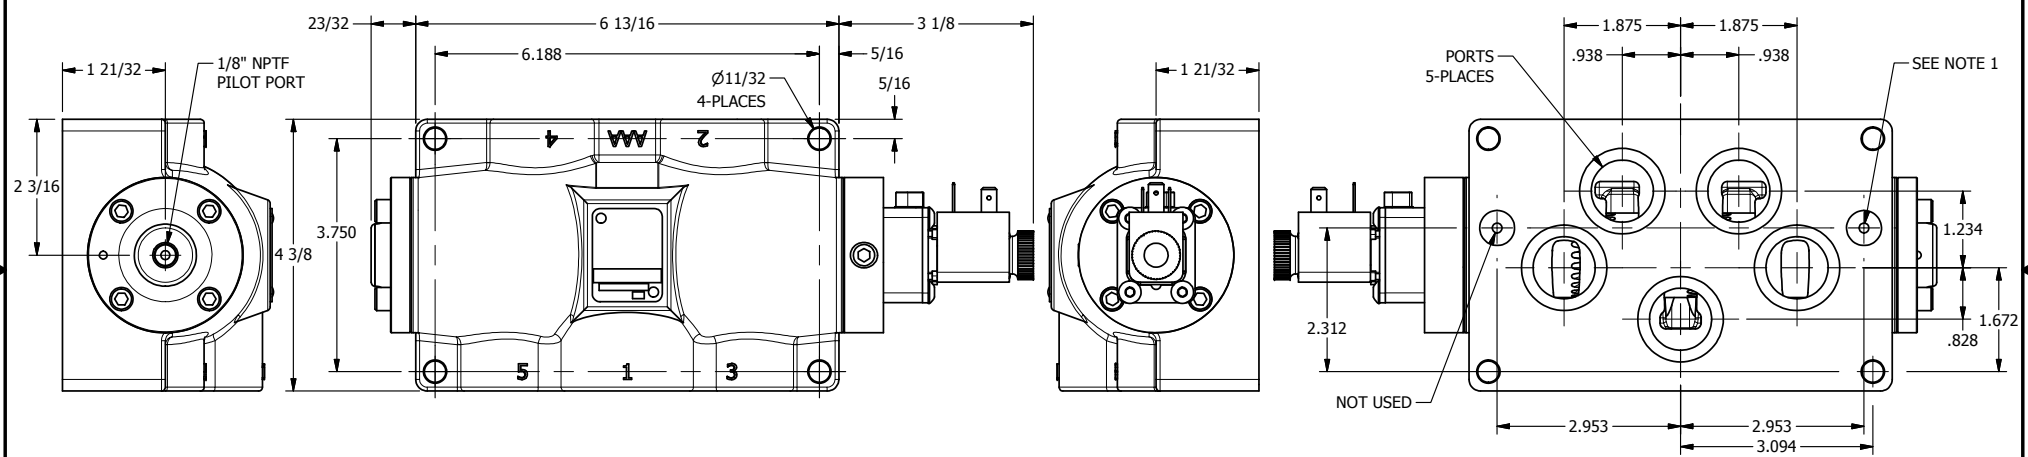

4

3

2

1

NOTES:  
1) REMOTE PILOT CAN BE ROUTED THROUGH SUBPLATE CONNECTION.

**AAA**  
PRODUCTS  
INTERNATIONAL

**AAA PRODUCTS  
INTERNATIONAL**  
7114 Harry Hines Blvd  
Dallas, TX 75235

TITLE: 1" SUBPLATE, SNGL SOL, 2 POS,  
FRICTION POS, PILOT RTRN,  
LCKNG OVRD, DUST EXCLDR

DRAWING NO.:  
DIM\_ESR8POL

4

3

2

1

THE INFORMATION CONTAINED WITHIN THIS DOCUMENT IS PROPRIETARY TO AAA PRODUCTS AND MAY NOT BE DISCLOSED WITHOUT PRIOR WRITTEN CONSENT