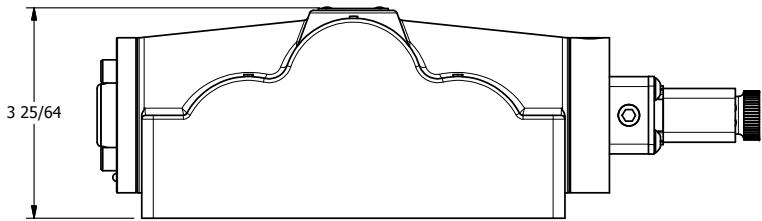

4

3

2

1

NOTES:  
1) REMOTE PILOT CAN BE ROUTED THROUGH SUBPLATE CONNECTION.

**AAA**  
PRODUCTS  
INTERNATIONAL

**AAA PRODUCTS  
INTERNATIONAL**  
7114 Harry Hines Blvd  
Dallas, TX 75235

TITLE: 1" SUBPLATE, SNGL SOL, 2 POS,  
FRICTION POS, PILOT RTRN,  
LCKNG OVRD, DUST EXCLDR

DRAWING NO.:  
DIM\_ESR8POL

4

3

2

1

THE INFORMATION CONTAINED WITHIN THIS DOCUMENT IS PROPRIETARY TO AAA PRODUCTS AND MAY NOT BE DISCLOSED WITHOUT PRIOR WRITTEN CONSENT