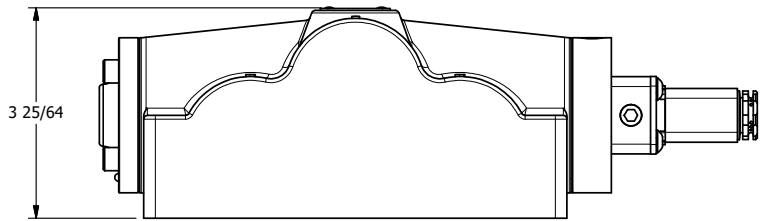

NOTES:  
1) REMOTE PILOT CAN BE ROUTED THROUGH SUBPLATE CONNECTION.

**AAA**  
PRODUCTS  
INTERNATIONAL  
**AAA PRODUCTS  
INTERNATIONAL**  
7114 Harry Hines Blvd  
Dallas, TX 75235

TITLE: 1" SUBPLATE, SNGL SOL, 2 POS,  
FRICTION POS, PILOT RTRN,  
LCKNG OVRD, SIDE VENT