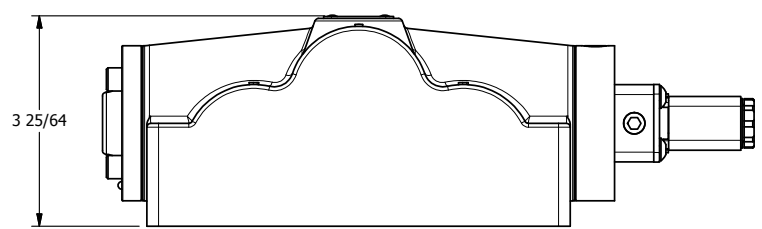

NOTES:
1) REMOTE PILOT CAN BE ROUTED THROUGH SUBPLATE CONNECTION.

AAA
PRODUCTS
INTERNATIONAL

**AAA PRODUCTS
INTERNATIONAL**
7114 Harry Hines Blvd
Dallas, TX 75235

TITLE: 1" SUBPLATE, SNGL SOL, 2 POS,
FRICTION POS, PILOT RTRN,
LCKNG OVRD

DRAWING NO.:
DIM_ESR8PO

THE INFORMATION CONTAINED WITHIN THIS DOCUMENT IS PROPRIETARY TO AAA PRODUCTS AND MAY NOT BE DISCLOSED WITHOUT PRIOR WRITTEN CONSENT