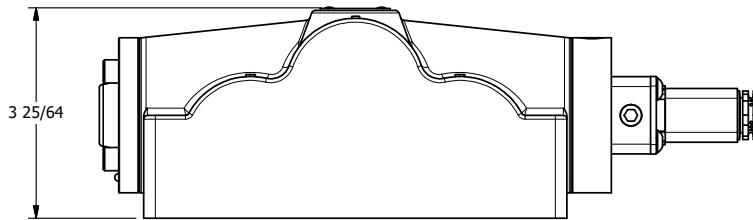

NOTES:
1) REMOTE PILOT CAN BE ROUTED THROUGH SUBPLATE CONNECTION.

AAA
PRODUCTS
INTERNATIONAL

**AAA PRODUCTS
INTERNATIONAL**
7114 Harry Hines Blvd
Dallas, TX 75235

TITLE: 1" SUBPLATE, SNGL SOL, 2 POS,
FRCTN POS, PLT RTRN, FLYING LEAD,
LCKNG OVRD, SIDE VENT