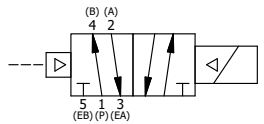

NOTES:
1) REMOTE PILOT CAN BE ROUTED THROUGH SUBPLATE CONNECTION.

AAA
PRODUCTS
INTERNATIONAL

**AAA PRODUCTS
INTERNATIONAL**
7114 Harry Hines Blvd
Dallas, TX 75235

TITLE: 1" SUBPLATE, SNGL SOL, 2 POS,
FRCTN POS, PLT RTRN, FLYING LEAD,
LCKNG OVRD, SIDE VENT