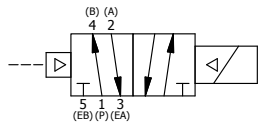

NOTES:
 1) REMOTE PILOT CAN BE ROUTED THROUGH SUBPLATE CONNECTION.

	AAA PRODUCTS INTERNATIONAL 7114 Harry Hines Blvd Dallas, TX 75235	TITLE: 1" SUBPLATE, SNGL SOL, 2 POS, FRICTION POS, PILOT RTRN, FLYING LEAD, LCKNG OVRD	DRAWING NO.: DIM_ESR8PMO
--	--	---	------------------------------------