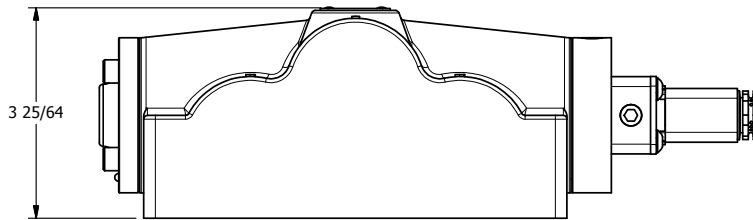

NOTES:
1) REMOTE PILOT CAN BE ROUTED THROUGH SUBPLATE CONNECTION.

AAA
PRODUCTS
INTERNATIONAL

**AAA PRODUCTS
INTERNATIONAL**
7114 Harry Hines Blvd
Dallas, TX 75235

TITLE: 1" SUBPLATE, SNGL SOL, 2 POS,
FRICTION POS, PILOT RTRN,
FLYING LEAD, SIDE VENT