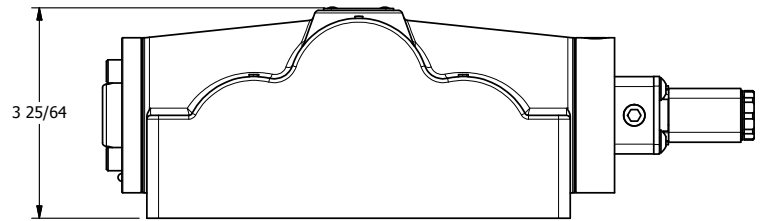

NOTES:
1) REMOTE PILOT CAN BE ROUTED THROUGH SUBPLATE CONNECTION.

AAA
PRODUCTS
INTERNATIONAL
AAA PRODUCTS INTERNATIONAL
7114 Harry Hines Blvd
Dallas, TX 75235

TITLE: 1" SUBPLATE, SNGL SOL, 2 POS,
FRICTION POS, PILOT RTRN,
FLYING LEAD