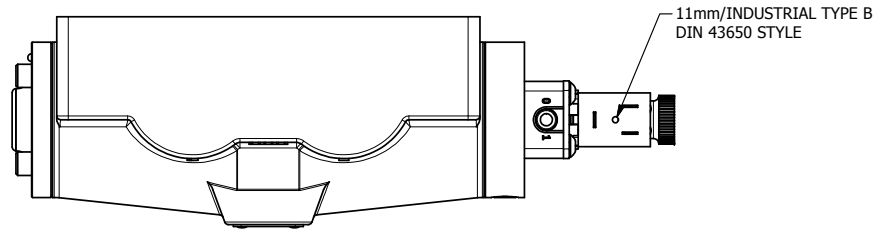

4

3

2

1

NOTES:  
1) REMOTE PILOT CAN BE ROUTED THROUGH SUBPLATE CONNECTION.

**AAA**  
PRODUCTS  
INTERNATIONAL

**AAA PRODUCTS  
INTERNATIONAL**  
7114 Harry Hines Blvd  
Dallas, TX 75235

TITLE: 1" SUBPLATE, SNGL SOL, 2 POS,  
FRICTION POS, PILOT RTRN,  
DUST EXCLDR

DRAWING NO.:  
DIM\_ESR8PL

THE INFORMATION CONTAINED WITHIN THIS DOCUMENT IS PROPRIETARY TO AAA PRODUCTS AND MAY NOT BE DISCLOSED WITHOUT PRIOR WRITTEN CONSENT

4

3

2

1