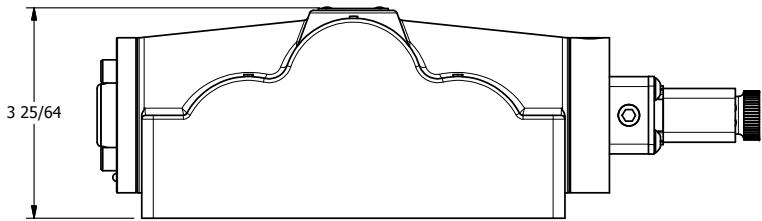

4

3

2

1

NOTES:  
1) REMOTE PILOT CAN BE ROUTED THROUGH SUBPLATE CONNECTION.

**AAA**  
PRODUCTS  
INTERNATIONAL

**AAA PRODUCTS  
INTERNATIONAL**  
7114 Harry Hines Blvd  
Dallas, TX 75235

TITLE: 1" SUBPLATE, SNGL SOL, 2 POS,  
FRICTION POS, PILOT RTRN,  
DUST EXCLDR

DRAWING NO.:  
DIM\_ESR8PL

THE INFORMATION CONTAINED WITHIN THIS DOCUMENT IS PROPRIETARY TO AAA PRODUCTS AND MAY NOT BE DISCLOSED WITHOUT PRIOR WRITTEN CONSENT

4

3

2

1