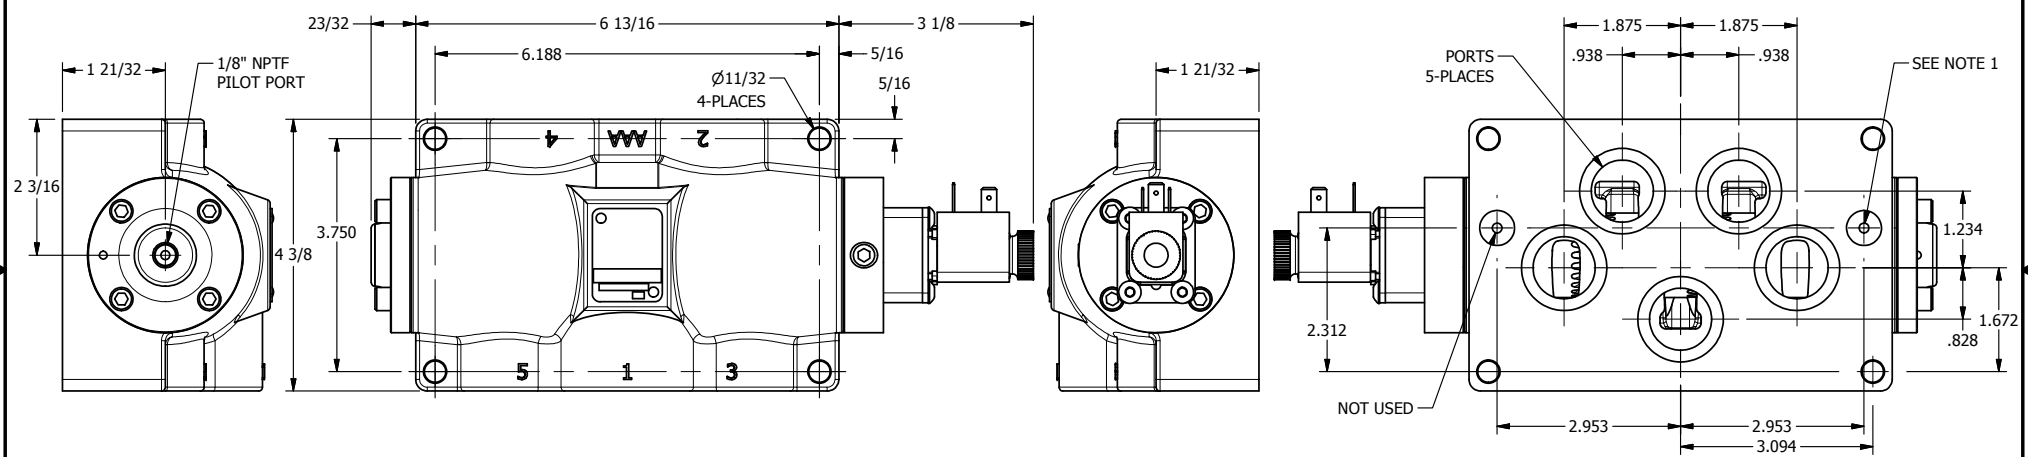

4

3

2

1

NOTES:  
1) REMOTE PILOT CAN BE ROUTED THROUGH SUBPLATE CONNECTION.

**AAA**  
PRODUCTS  
INTERNATIONAL

**AAA PRODUCTS  
INTERNATIONAL**  
7114 Harry Hines Blvd  
Dallas, TX 75235

TITLE: 1" SUBPLATE, SNGL SOL, 2 POS,  
FRICTION POS, PILOT RTRN,  
DUST EXCLDR

DRAWING NO.:  
DIM\_ESR8PL

THE INFORMATION CONTAINED WITHIN THIS DOCUMENT IS PROPRIETARY TO AAA PRODUCTS AND MAY NOT BE DISCLOSED WITHOUT PRIOR WRITTEN CONSENT

4

3

2

1