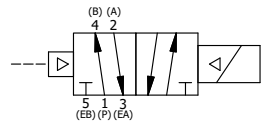

NOTES:  
 1) REMOTE PILOT CAN BE ROUTED THROUGH SUBPLATE CONNECTION.

**AAA**  
 PRODUCTS  
 INTERNATIONAL

**AAA PRODUCTS  
 INTERNATIONAL**  
 7114 Harry Hines Blvd  
 Dallas, TX 75235

TITLE: 1" SUBPLATE, SNGL SOL, 2 POS,  
 PILOT RTRN, HIGH TEMP COIL,  
 LCKNG OVRD, DUST EXCLDR