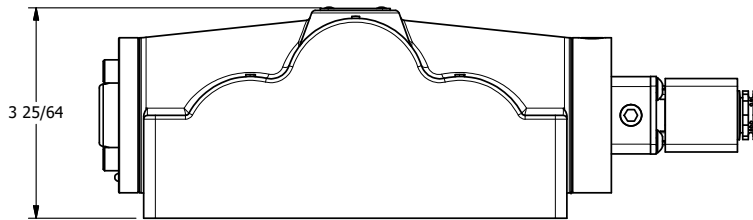

NOTES:  
1) REMOTE PILOT CAN BE ROUTED THROUGH SUBPLATE CONNECTION.

**AAA**  
PRODUCTS  
INTERNATIONAL  
AAA PRODUCTS  
INTERNATIONAL  
7114 Harry Hines Blvd  
Dallas, TX 75235

TITLE: 1" SUBPLATE, SNGL SOL, 2 POS,  
FRICTION POS, PILOT RTRN,  
H-TMP COIL, LCKNG OVRD, SIDE VENT

DRAWING NO.:  
DIM\_ESR8PHOC

THE INFORMATION CONTAINED WITHIN THIS DOCUMENT IS PROPRIETARY TO AAA PRODUCTS AND MAY NOT BE DISCLOSED WITHOUT PRIOR WRITTEN CONSENT