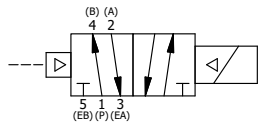

NOTES:  
1) REMOTE PILOT CAN BE ROUTED THROUGH SUBPLATE CONNECTION.

**AAA**  
PRODUCTS  
INTERNATIONAL  
AAA PRODUCTS  
INTERNATIONAL  
7114 Harry Hines Blvd  
Dallas, TX 75235

TITLE: 1" SUBPLATE, SNGL SOL, 2 POS,  
FRICTION POS, PILOT RTRN,  
H-TMP COIL, LCKNG OVRD, SIDE VENT