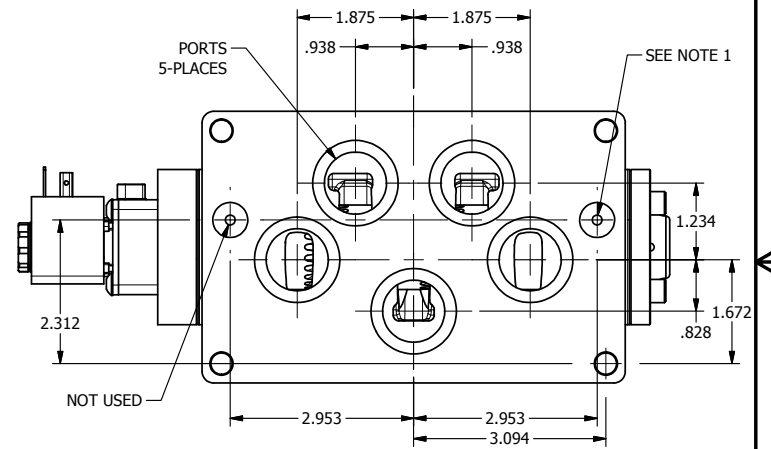

ISO 4400 DIN CONNECTOR

NOTES:  
1) REMOTE PILOT CAN BE ROUTED THROUGH SUBPLATE CONNECTION.

**AAA**  
PRODUCTS  
INTERNATIONAL

**AAA PRODUCTS INTERNATIONAL**  
7114 Harry Hines Blvd  
Dallas, TX 75235

TITLE: 1" SUBPLATE, SNGL SOL, 2 POS,  
FRICTION POS, PILOT RTRN,  
HIGH TMP COIL, LCKNG OVRD

DRAWING NO.:  
DIM\_ESR8PHO

THE INFORMATION CONTAINED WITHIN THIS DOCUMENT IS PROPRIETARY TO AAA PRODUCTS AND MAY NOT BE DISCLOSED WITHOUT PRIOR WRITTEN CONSENT