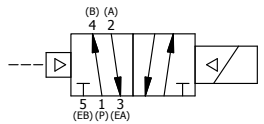

ISO 4400 DIN CONNECTOR

NOTES:  
1) REMOTE PILOT CAN BE ROUTED THROUGH SUBPLATE CONNECTION.

**AAA**  
PRODUCTS  
INTERNATIONAL

**AAA PRODUCTS INTERNATIONAL**  
7114 Harry Hines Blvd  
Dallas, TX 75235

TITLE: 1" SUBPLATE, SNGL SOL, 2 POS,  
FRICTION POS, PILOT RTRN,  
HIGH TMP COIL, LCKNG OVRD