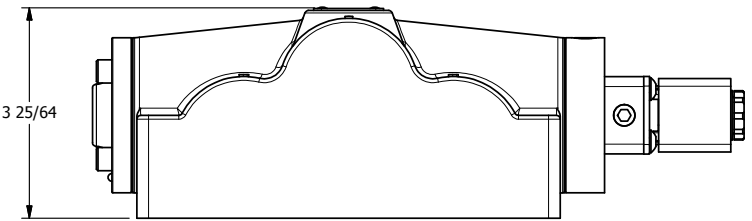

ISO 4400 DIN CONNECTOR

NOTES:  
1) REMOTE PILOT CAN BE ROUTED THROUGH SUBPLATE CONNECTION.

**AAA**  
PRODUCTS  
INTERNATIONAL

**AAA PRODUCTS INTERNATIONAL**  
7114 Harry Hines Blvd  
Dallas, TX 75235

TITLE: 1" SUBPLATE, SNGL SOL, 2 POS,  
FRICTION POS, PILOT RTRN,  
HIGH TMP COIL, LCKNG OVRD