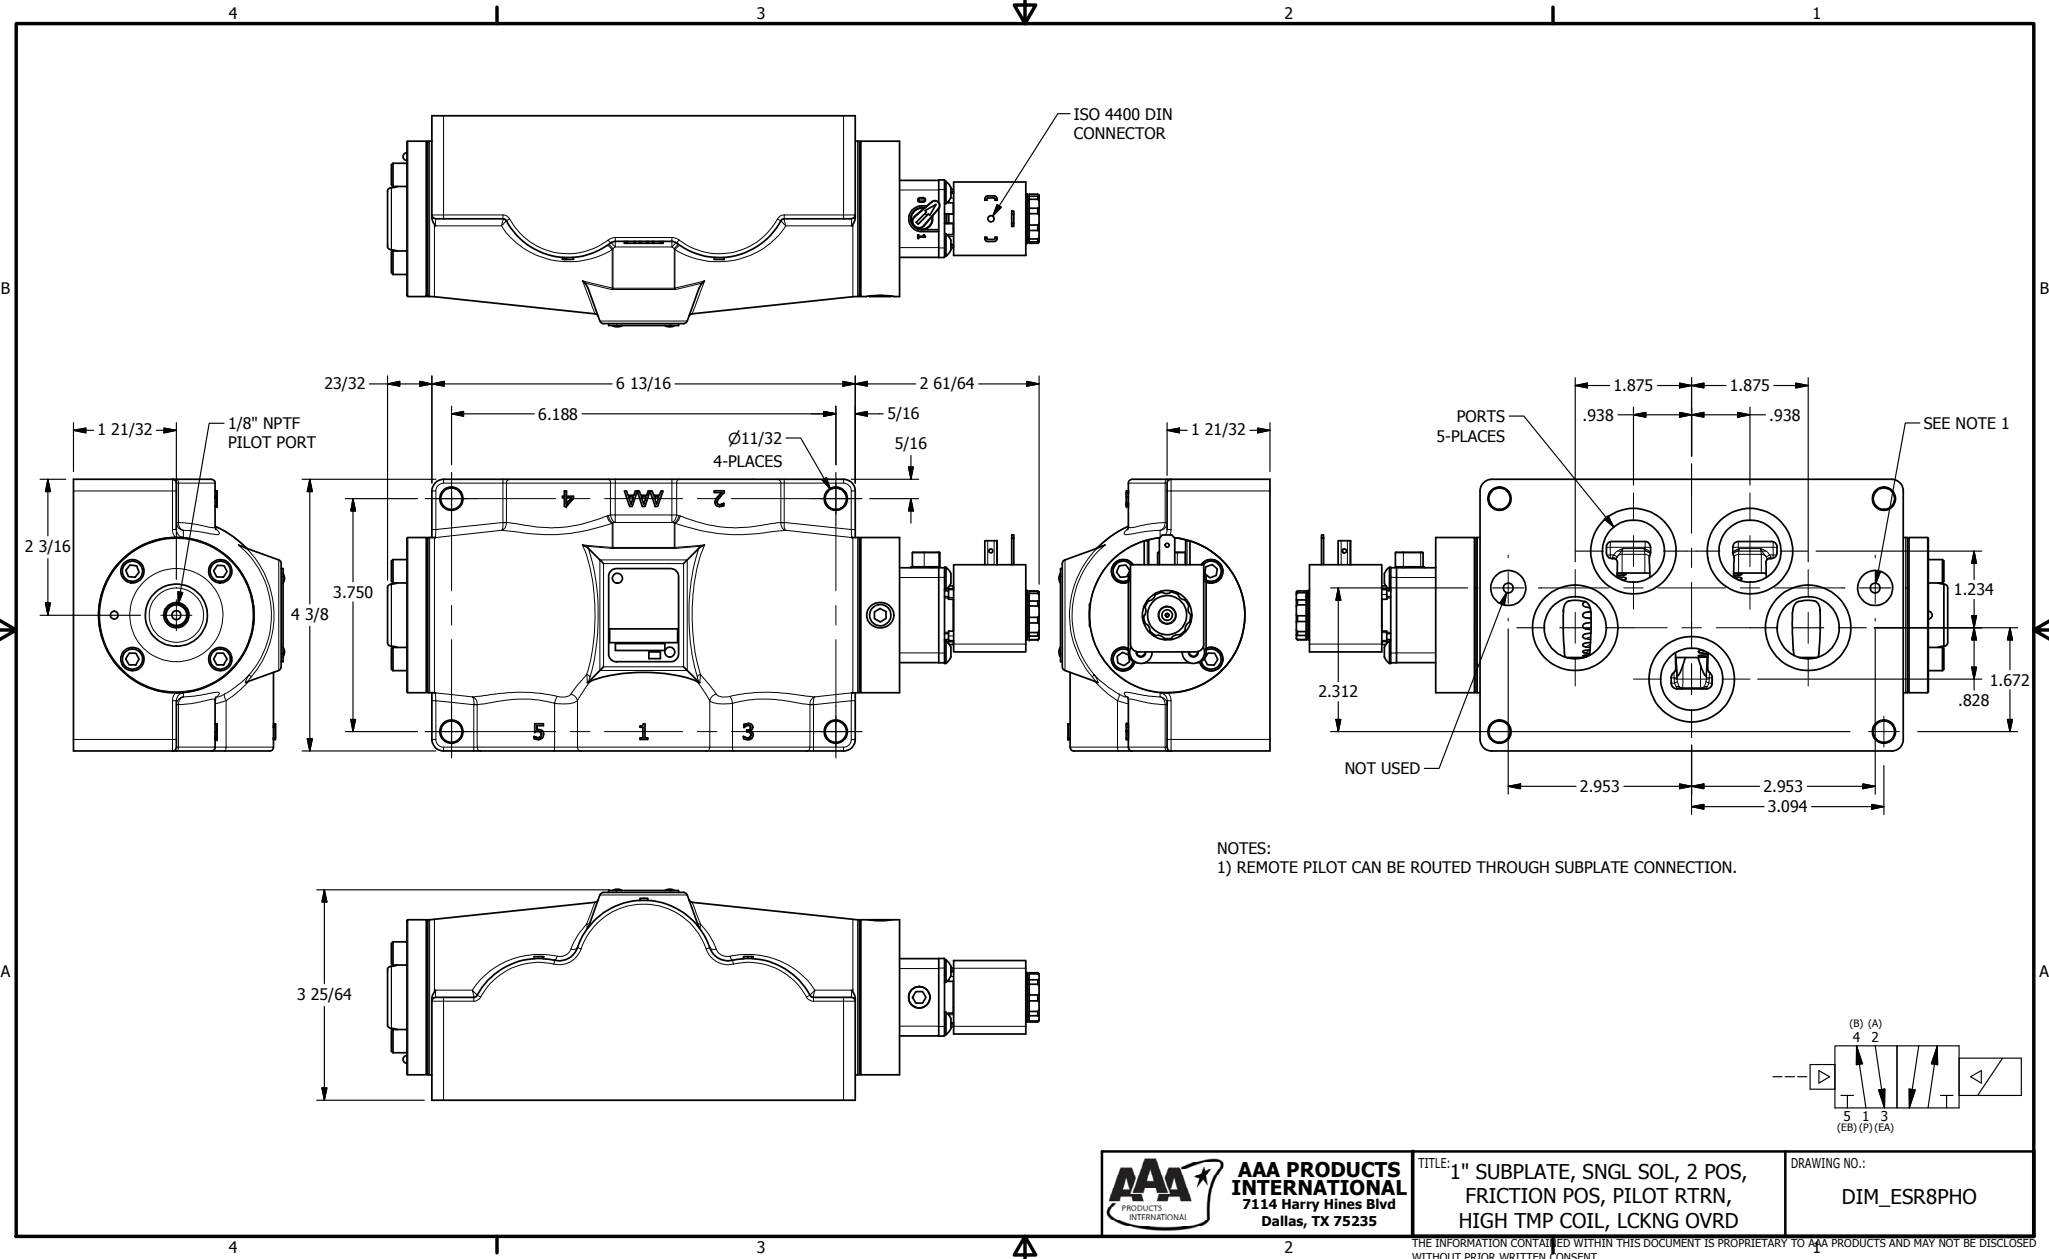

ISO 4400 DIN CONNECTOR

NOTES:  
1) REMOTE PILOT CAN BE ROUTED THROUGH SUBPLATE CONNECTION.

**AAA**  
PRODUCTS  
INTERNATIONAL

**AAA PRODUCTS INTERNATIONAL**  
7114 Harry Hines Blvd  
Dallas, TX 75235

TITLE: 1" SUBPLATE, SNGL SOL, 2 POS,  
FRICTION POS, PILOT RTRN,  
HIGH TMP COIL, LCKNG OVRD

DRAWING NO.:  
DIM\_ESR8PHO

THE INFORMATION CONTAINED WITHIN THIS DOCUMENT IS PROPRIETARY TO AAA PRODUCTS AND MAY NOT BE DISCLOSED WITHOUT PRIOR WRITTEN CONSENT