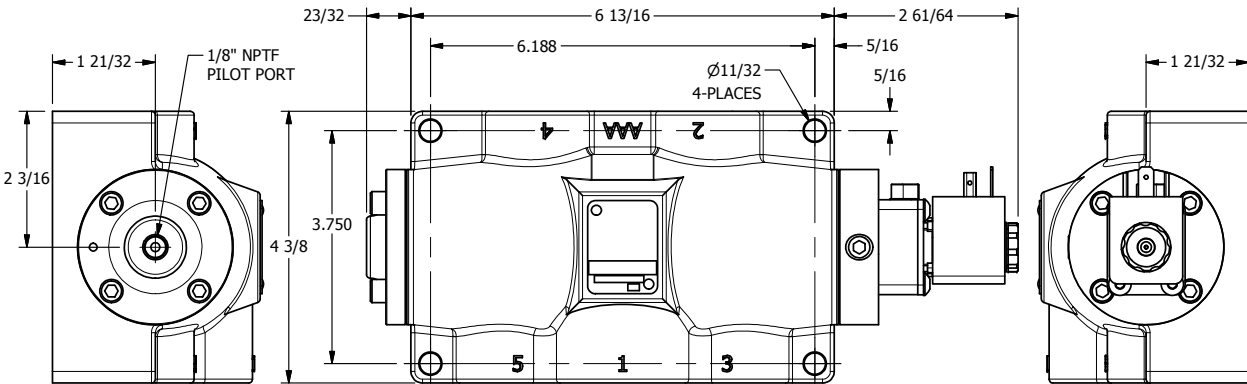

ISO 4400 DIN CONNECTOR

NOTES:  
1) REMOTE PILOT CAN BE ROUTED THROUGH SUBPLATE CONNECTION.

**AAA**  
PRODUCTS  
INTERNATIONAL

**AAA PRODUCTS INTERNATIONAL**  
7114 Harry Hines Blvd  
Dallas, TX 75235

TITLE: 1" SUBPLATE, SNGL SOL, 2 POS,  
FRICTION POS, PILOT RTRN,  
HIGH TMP COIL, LCKNG OVRD

DRAWING NO.:  
DIM\_ESR8PHO

THE INFORMATION CONTAINED WITHIN THIS DOCUMENT IS PROPRIETARY TO AAA PRODUCTS AND MAY NOT BE DISCLOSED WITHOUT PRIOR WRITTEN CONSENT