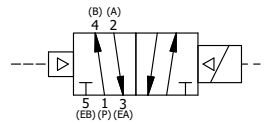

NOTES:
 1) REMOTE PILOT CAN BE ROUTED THROUGH SUBPLATE CONNECTION.

AAA
 PRODUCTS
 INTERNATIONAL

**AAA PRODUCTS
 INTERNATIONAL**
 7114 Harry Hines Blvd
 Dallas, TX 75235

TITLE: 1" SUBPLATE, SNGL SOL, 2 POS,
 PILOT RTRN, HIGH TEMP COIL,
 DUST EXCLDR, EXT PILOT