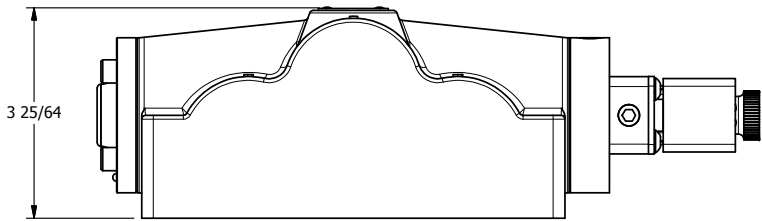

4

3

2

1

NOTES:  
1) REMOTE PILOT CAN BE ROUTED THROUGH SUBPLATE CONNECTION.

**AAA**  
PRODUCTS  
INTERNATIONAL

**AAA PRODUCTS INTERNATIONAL**  
7114 Harry Hines Blvd  
Dallas, TX 75235

TITLE: 1" SUBPLATE, SNGL SOL, 2 POS,  
FRICTION POS, PILOT RTRN,  
HIGH TEMP COIL, DUST EXCLDR

DRAWING NO.:  
DIM\_ESR8PHL

4

3

2

1

THE INFORMATION CONTAINED WITHIN THIS DOCUMENT IS PROPRIETARY TO AAA PRODUCTS AND MAY NOT BE DISCLOSED WITHOUT PRIOR WRITTEN CONSENT