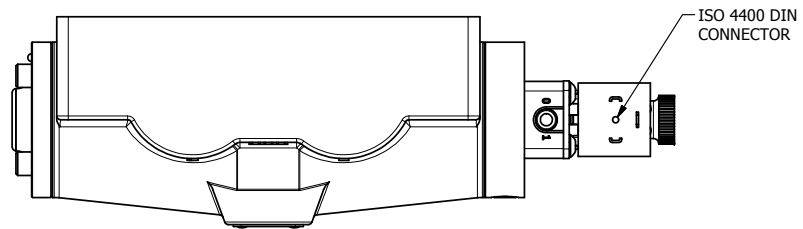

4

3

2

1

NOTES:  
1) REMOTE PILOT CAN BE ROUTED THROUGH SUBPLATE CONNECTION.

**AAA**  
PRODUCTS  
INTERNATIONAL

**AAA PRODUCTS INTERNATIONAL**  
7114 Harry Hines Blvd  
Dallas, TX 75235

TITLE: 1" SUBPLATE, SNGL SOL, 2 POS,  
FRICTION POS, PILOT RTRN,  
HIGH TEMP COIL, DUST EXCLDR

DRAWING NO.:  
DIM\_ESR8PHL

4

3

2

1

THE INFORMATION CONTAINED WITHIN THIS DOCUMENT IS PROPRIETARY TO AAA PRODUCTS AND MAY NOT BE DISCLOSED WITHOUT PRIOR WRITTEN CONSENT