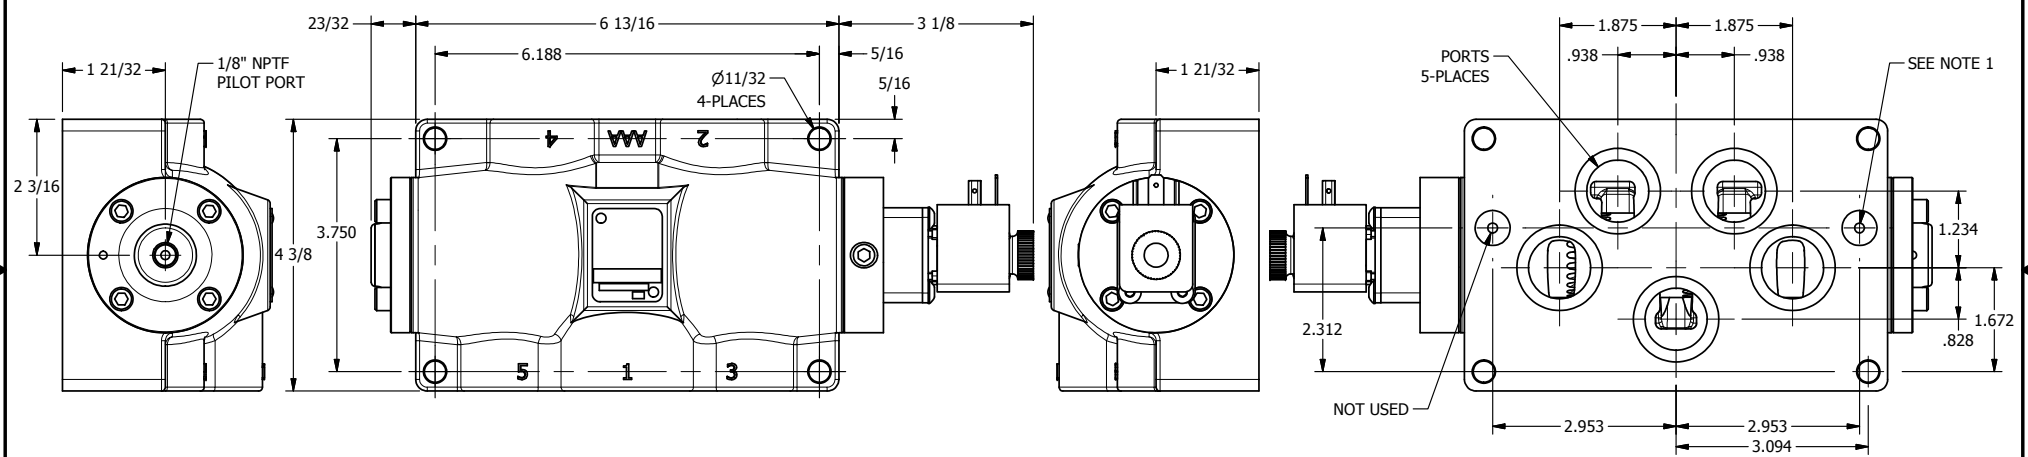

4

3

2

1

NOTES:  
1) REMOTE PILOT CAN BE ROUTED THROUGH SUBPLATE CONNECTION.

**AAA**  
PRODUCTS  
INTERNATIONAL

**AAA PRODUCTS INTERNATIONAL**  
7114 Harry Hines Blvd  
Dallas, TX 75235

TITLE: 1" SUBPLATE, SNGL SOL, 2 POS,  
FRICTION POS, PILOT RTRN,  
HIGH TEMP COIL, DUST EXCLDR

DRAWING NO.:  
DIM\_ESR8PHL

4

3

2

1

THE INFORMATION CONTAINED WITHIN THIS DOCUMENT IS PROPRIETARY TO AAA PRODUCTS AND MAY NOT BE DISCLOSED WITHOUT PRIOR WRITTEN CONSENT