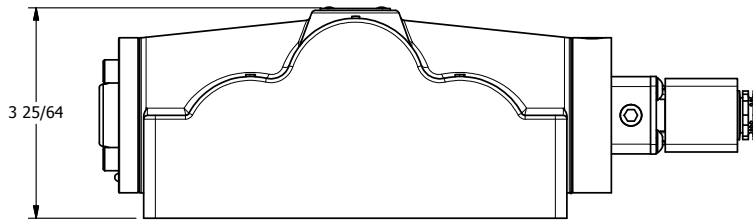

NOTES:
1) REMOTE PILOT CAN BE ROUTED THROUGH SUBPLATE CONNECTION.

AAA
PRODUCTS
INTERNATIONAL
AAA PRODUCTS
INTERNATIONAL
7114 Harry Hines Blvd
Dallas, TX 75235

TITLE: 1" SUBPLATE, SNGL SOL, 2 POS,
FRICTION POS, PILOT RTRN,
HIGH TEMP COIL, SIDE VENT

DRAWING NO.:
DIM_ESR8PHC

THE INFORMATION CONTAINED WITHIN THIS DOCUMENT IS PROPRIETARY TO AAA PRODUCTS AND MAY NOT BE DISCLOSED WITHOUT PRIOR WRITTEN CONSENT