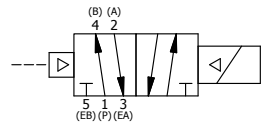

NOTES:
1) REMOTE PILOT CAN BE ROUTED THROUGH SUBPLATE CONNECTION.

AAA
PRODUCTS
INTERNATIONAL
AAA PRODUCTS
INTERNATIONAL
7114 Harry Hines Blvd
Dallas, TX 75235

TITLE: 1" SUBPLATE, SNGL SOL, 2 POS,
FRICTION POS, PILOT RTRN,
HIGH TEMP COIL, SIDE VENT