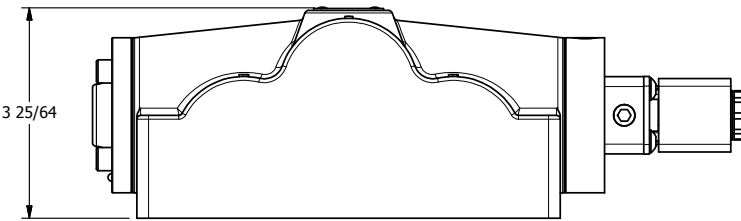

NOTES:
1) REMOTE PILOT CAN BE ROUTED THROUGH SUBPLATE CONNECTION.

AAA
PRODUCTS
INTERNATIONAL

AAA PRODUCTS INTERNATIONAL
7114 Harry Hines Blvd
Dallas, TX 75235

TITLE: 1" SUBPLATE, SNGL SOL, 2 POS,
FRICTION POS, PILOT RTRN,
HIGH TEMP COIL

DRAWING NO.:
DIM_ESR8PH

THE INFORMATION CONTAINED WITHIN THIS DOCUMENT IS PROPRIETARY TO AAA PRODUCTS AND MAY NOT BE DISCLOSED WITHOUT PRIOR WRITTEN CONSENT