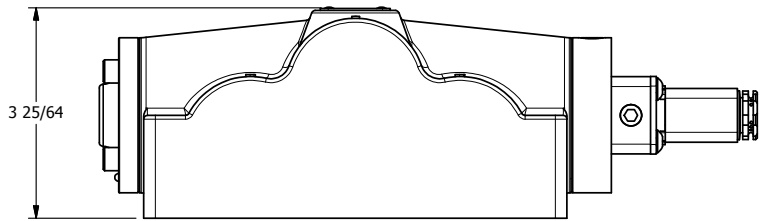

NOTES:
1) REMOTE PILOT CAN BE ROUTED THROUGH SUBPLATE CONNECTION.

AAA
PRODUCTS
INTERNATIONAL

**AAA PRODUCTS
INTERNATIONAL**
7114 Harry Hines Blvd
Dallas, TX 75235

TITLE: 1" SUBPLATE, SNGL SOL, 2 POS,
FRICTION POS, PILOT RTRN,
SIDE VENT