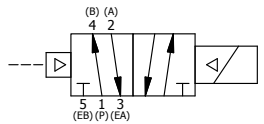

NOTES:
 1) REMOTE PILOT CAN BE ROUTED THROUGH SUBPLATE CONNECTION.

AAA
 PRODUCTS
 INTERNATIONAL

**AAA PRODUCTS
 INTERNATIONAL**
 7114 Harry Hines Blvd
 Dallas, TX 75235

TITLE: 1" SUBPLATE, SNGL SOL, 2 POS,
 FRICTION POS, PILOT RTRN,
 INSTR SAFE, 24VDC, SIDE VENT