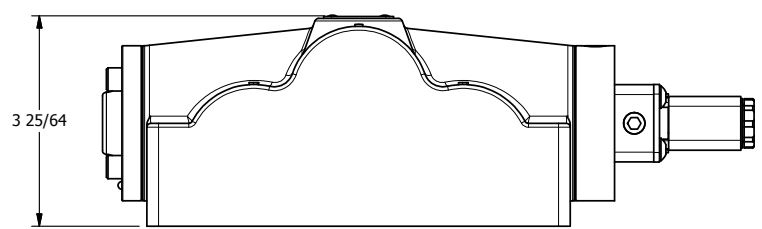

NOTES:
1) REMOTE PILOT CAN BE ROUTED THROUGH SUBPLATE CONNECTION.

AAA
PRODUCTS
INTERNATIONAL

**AAA PRODUCTS
INTERNATIONAL**
7114 Harry Hines Blvd
Dallas, TX 75235

TITLE: 1" SUBPLATE, SNGL SOL, 2 POS,
FRICTION POS, PILOT RTRN

DRAWING NO.:
DIM_ESR8P

THE INFORMATION CONTAINED WITHIN THIS DOCUMENT IS PROPRIETARY TO AAA PRODUCTS AND MAY NOT BE DISCLOSED WITHOUT PRIOR WRITTEN CONSENT