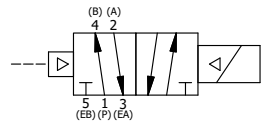

NOTES:
 1) REMOTE PILOT CAN BE ROUTED THROUGH SUBPLATE CONNECTION.

AAA
 PRODUCTS
 INTERNATIONAL

**AAA PRODUCTS
 INTERNATIONAL**
 7114 Harry Hines Blvd
 Dallas, TX 75235

TITLE: 1/2" SUBPLATE, SNGL SOL, 2 POS,
 PILOT RTRN, FLYING LEAD,
 LCKNG OVRD, DUST EXCLDR