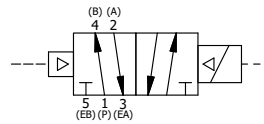

NOTES:
 1) REMOTE PILOT CAN BE ROUTED THROUGH SUBPLATE CONNECTION.

AAA
 PRODUCTS
 INTERNATIONAL

**AAA PRODUCTS
 INTERNATIONAL**
 7114 Harry Hines Blvd
 Dallas, TX 75235

TITLE: 1/2" SUBPLATE, SNGL SOL, 2 POS,
 PILOT RTRN, FLYING LEAD,
 DUST EXCLDR, EXT PILOT