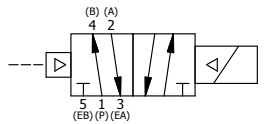

NOTES:  
 1) REMOTE PILOT CAN BE ROUTED THROUGH SUBPLATE CONNECTION.

**AAA**  
 PRODUCTS  
 INTERNATIONAL

**AAA PRODUCTS  
 INTERNATIONAL**  
 7114 Harry Hines Blvd  
 Dallas, TX 75235

TITLE: 1/2" SUBPLATE, SNGL SOL, 2 POS,  
 FRICTION POS, PILOT RTRN,  
 FLYING LEAD, SIDE VENT