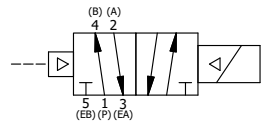

NOTES:  
 1) REMOTE PILOT CAN BE ROUTED THROUGH SUBPLATE CONNECTION.

**AAA**  
 PRODUCTS  
 INTERNATIONAL

**AAA PRODUCTS  
 INTERNATIONAL**  
 7114 Harry Hines Blvd  
 Dallas, TX 75235

TITLE: 1/2" SUBPLATE, SNGL SOL, 2 POS,  
 PILOT RTRN, HIGH TEMP COIL,  
 LCKNG OVRD, DUST EXCLDR