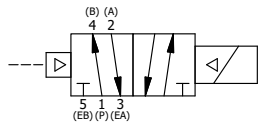

NOTES:
 1) REMOTE PILOT CAN BE ROUTED THROUGH SUBPLATE CONNECTION.

AAA
 PRODUCTS
 INTERNATIONAL
 7114 Harry Hines Blvd
 Dallas, TX 75235

TITLE: 1/2" SUBPLATE, SNGL SOL, 2 POS,
 FRICTION POS, PILOT RTRN,
 H-TMP COIL, LCKNG OVRD, SIDE VENT