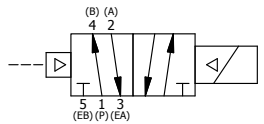

NOTES:
 1) REMOTE PILOT CAN BE ROUTED THROUGH SUBPLATE CONNECTION.

	AAA PRODUCTS INTERNATIONAL 7114 Harry Hines Blvd Dallas, TX 75235	TITLE: 1/2" SUBPLATE, SNGL SOL, 2 POS, FRICTION POS, PILOT RTRN, HIGH TMP COIL, LCKNG OVRD	DRAWING NO.: DIM_ESR4PHO
--	--	--	-----------------------------