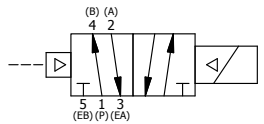

NOTES:
 1) REMOTE PILOT CAN BE ROUTED THROUGH SUBPLATE CONNECTION.

	AAA PRODUCTS INTERNATIONAL 7114 Harry Hines Blvd Dallas, TX 75235	TITLE: 1/2" SUBPLATE, SNGL SOL, 2 POS, FRICTION POS, PILOT RTRN, HIGH TEMP COIL, SIDE VENT	DRAWING NO.: DIM_ESR4PHC
--	--	--	------------------------------------