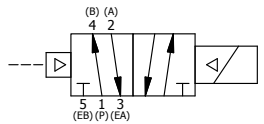

NOTES:
 1) REMOTE PILOT CAN BE ROUTED THROUGH SUBPLATE CONNECTION.

AAA
 PRODUCTS
 INTERNATIONAL

**AAA PRODUCTS
 INTERNATIONAL**
 7114 Harry Hines Blvd
 Dallas, TX 75235

TITLE: 1/2" SUBPLATE, SNGL SOL, 2 POS,
 FRICTION POS, PILOT RTRN,
 HIGH TEMP COIL