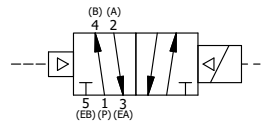

NOTES:  
 1) REMOTE PILOT CAN BE ROUTED THROUGH SUBPLATE CONNECTION.

**AAA**  
 PRODUCTS  
 INTERNATIONAL

**AAA PRODUCTS INTERNATIONAL**  
 7114 Harry Hines Blvd  
 Dallas, TX 75235

TITLE: 1/2" SUBPLATE, SNGL SOL, 2 POS,  
 PILOT RETURN, INTR SAFE,  
 DUST EXCLDR, EXT PILOT