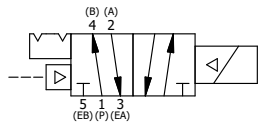

NOTES:
 1) REMOTE PILOT CAN BE ROUTED THROUGH SUBPLATE CONNECTION.

 <p>AAA PRODUCTS INTERNATIONAL 7114 Harry Hines Blvd Dallas, TX 75235</p>	<p>TITLE 3/8" SUBPLATE, SNGL SOL, 2 POS, DTNT, PLT RTRN, EXPL PROOF, LKNG OVRD, DUST EXCLDR</p>	<p>DRAWING NO.: DIM_ESR3PXOLQ</p>
---	--	---